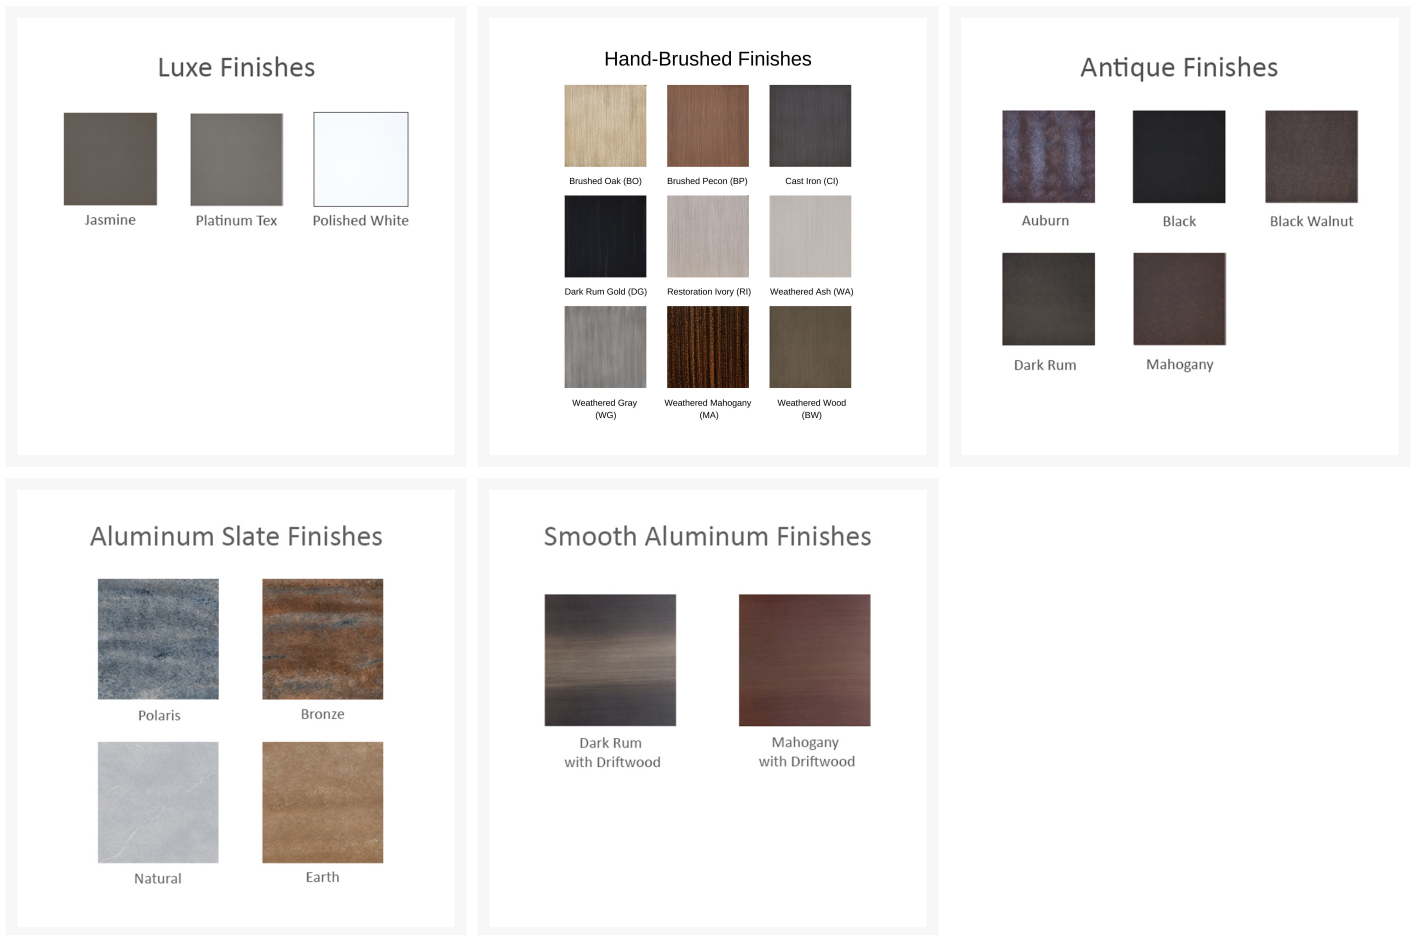

Product Images

CASTELLE

HANDCRAFTED LUXURY FURNITURE
SINCE 1988

the CASTELLE DIFFERENCE

- 1 Premium certified aluminum alloy extrusions
- 2 Reinforced back welding for lasting durability
- 3 State-of-the-art foundry techniques ensure Industry-Leading quality cast aluminum products
- 4 Seamless 360 degree welds for invisible and resistant joints
- 5 Architectural grade powder coating applied during the finishing process for a durable, long lasting beauty
- 6 Hand applied custom finishes with UV resistant clear coating
- 7 Blown polyester silicone fibers fill the 100% acrylic cushion for ultimate comfort and durability
- 8 Hand sewn and tailored custom fabrics ensure perfect detailing
- 9 Polyester fiber wraps dense urethane fiber seat cushions for ultimate comfort and durability

Learn more at
CASTELLELUXURY.COM

Standard Finishes

	
Matte Black	Matte Gunmetal
	
Matte White	Rich Earth

Short Description

Icon 84" Rectangular Dining Table RRD84

Description

Create a sleek, modern patio with the Icon 84" Rectangular Dining Table (RRD84) by Castelle. The aptly named Icon Collection is sleek, versatile, and unique, perfect for homeowners and designers with a discerning eye. With a wide variety of beautiful powder coat finishes to choose from, you can customize this piece to perfection. Castelle only uses the best all weather frame materials, so you can enjoy all year without worrying about weather or maintenance.