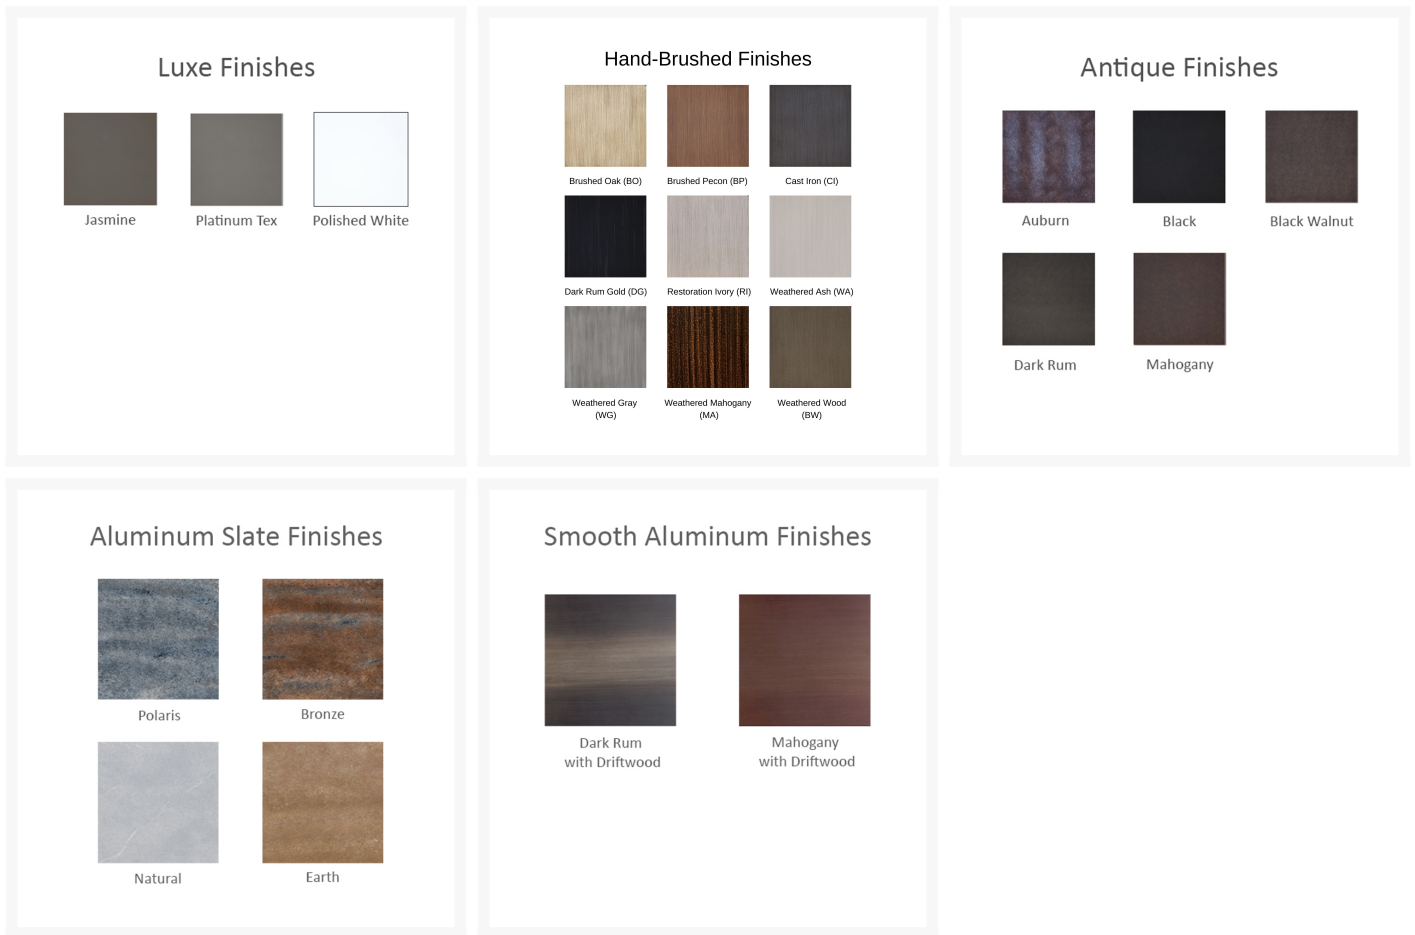

Learn more at CASTELLELUXURY.COM

Standard Finishes

	
Matte Black	Matte Gunmetal
	
Matte White	Rich Earth

Short Description

Icon 44" Square Dining Table RSD44

Description

Create a sleek, modern patio with the Icon 44" Square Dining Table (RSD44) by Castelle. The aptly named Icon Collection is sleek, versatile, and unique, perfect for homeowners and designers with a discerning eye. With a wide variety of beautiful powder coat finishes to choose from, you can customize this piece to perfection. Castelle only uses the best all weather frame materials, so you can enjoy all year without worrying about weather or maintenance.

Includes

- One (1) Icon 44" Square Dining Table RSD44

Dimensions

- W 44" x D 44" x H 28.5"
- Weight: 43 lbs.

Features

- Aluminum frames are durable, low-maintenance, and rust-proof

- Optional cast aluminum table detailing is crafted by hand for a truly one-of-a-kind look
- Multi-stage powder-coat finish is baked on to lock in color and all-weather frame protection
- Nylon feet glides protect your furniture and deck from getting scratched
- Made in Puerto Rico, USA
- Table comes with an optional umbrella hole, which can accommodate standard patio umbrellas with a pole diameter up to 1.5"
- Frames come fully welded, so no assembly is needed
- Castelle brand requires all Castelle patio furniture deliveries to include White Glove delivery service. This service includes assembly, placement of the furniture on your patio, and removal of packaging. This elevated delivery service is beyond what is included in our "Free Shipping" and requires an additional charge which will be automatically calculated and applied during checkout. Please contact us with any questions or concerns regarding White Glove delivery and associated fees. Depending on the size and location of your order we may be able to waive these fees.