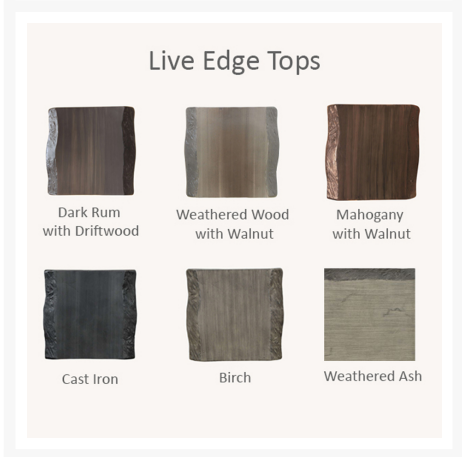

ENTER NOW AT CASTELLELUXURY.COM

Standard Finishes

	
Matte Black	Matte Gunmetal
	
Matte White	Rich Earth

Luxe Finishes

		
Jasmine	Platinum Tex	Polished White

Short Description

Classical 54"x 108" Rectangular Dining Table SRDK108

Description

Linger over a casual meal or glass of fine wine with the Classical 54"x 108" Rectangular Dining Table (SRDK108) by Castelle. Handcrafted and full of unique detailing, this collection will add elegance to your favorite outdoor space. With a wide variety of heavy duty wood or stone-look tops and hand-painted powder