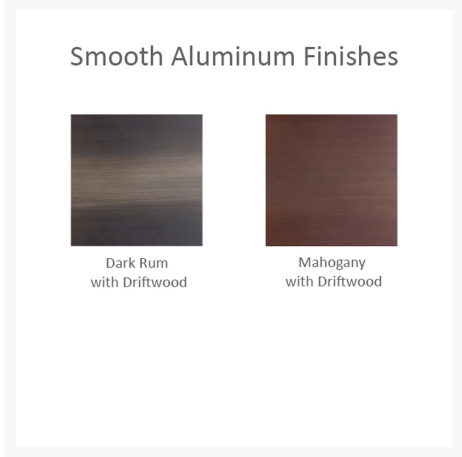

Product Images

CASTELLE

the CASTELLE DIFFERENCE

- 1 Premium certified aluminum alloy extrusions
- 2 Reinforced back welding for lasting durability
- 3 State-of-the-art foundry techniques ensure industry-leading quality cast aluminum products
- 4 Seamless 360 degree welds for invisible and resistant joints
- 5 Architectural grade powder coating applied during the finishing process for a durable, long lasting beauty
- 6 Hand applied custom finishes with UV resistant clear coating
- 7 Blown polyester silicone fibers fill the 100% acrylic cushions for ultimate comfort and durability
- 8 Hand sewn and tailored custom fabrics ensure perfect detailing
- 9 Polyester fiber wraps dense urethane fiber seat cushions for ultimate comfort and durability

ENTER NOW AT CASTELLELUXURY.COM

Standard Finishes

	
Matte Black	Matte Gunmetal
	
Matte White	Rich Earth

Luxe Finishes

		
Jasmine	Platinum Tex	Polished White

Short Description

Classical 54"x 108" Rectangular Dining Table SRDK108