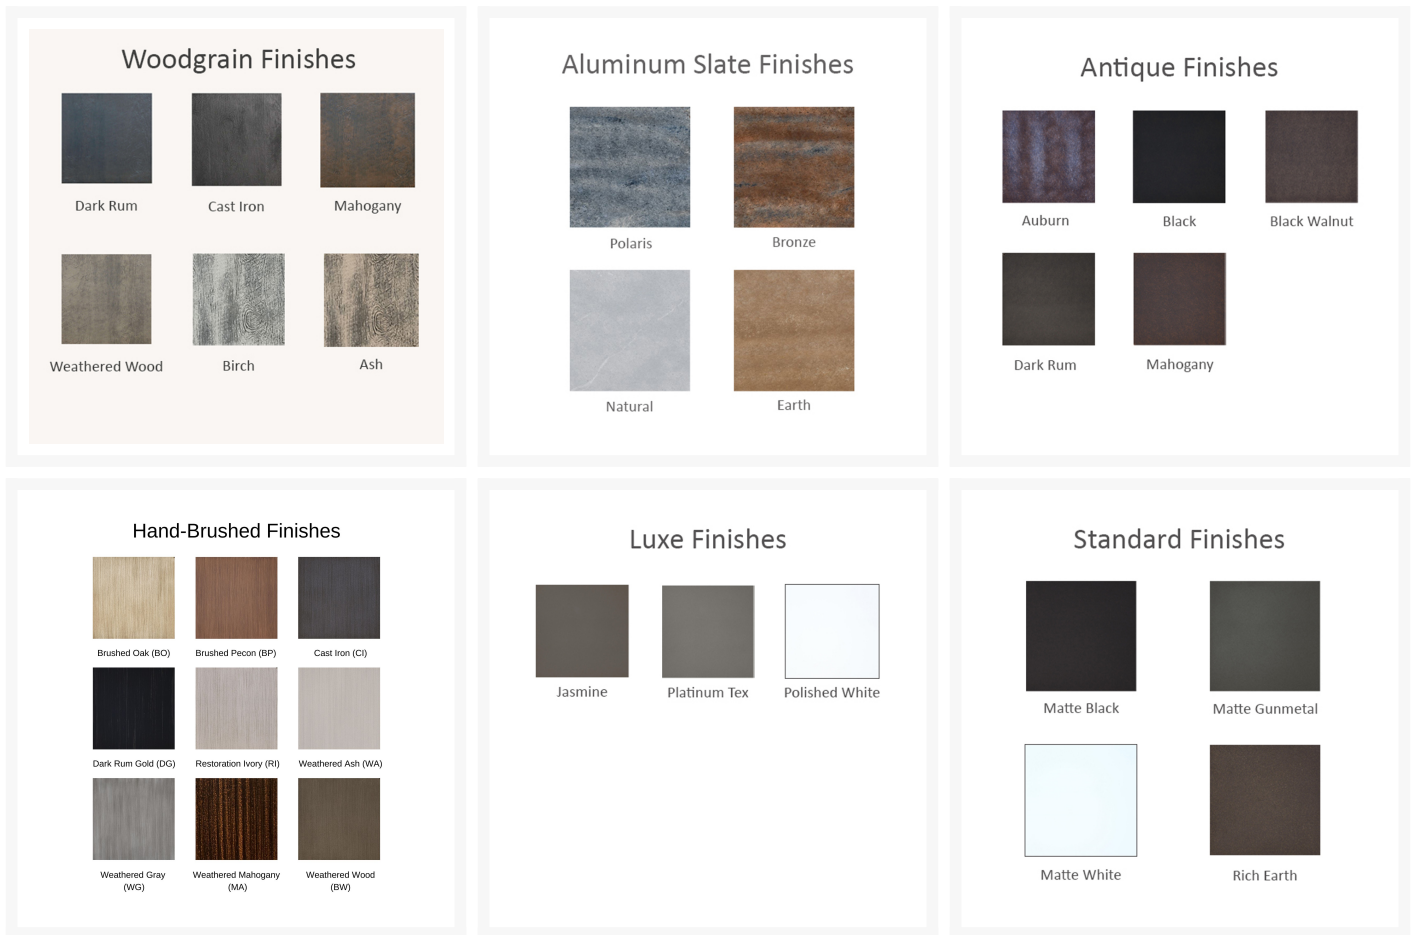

Dark Rum with Driftwood

Weathered Wood with Walnut

Mahogany with Walnut

Cast Iron

Birch

Weathered Ash

Short Description

Altra 54" Round Dining Table ACD54