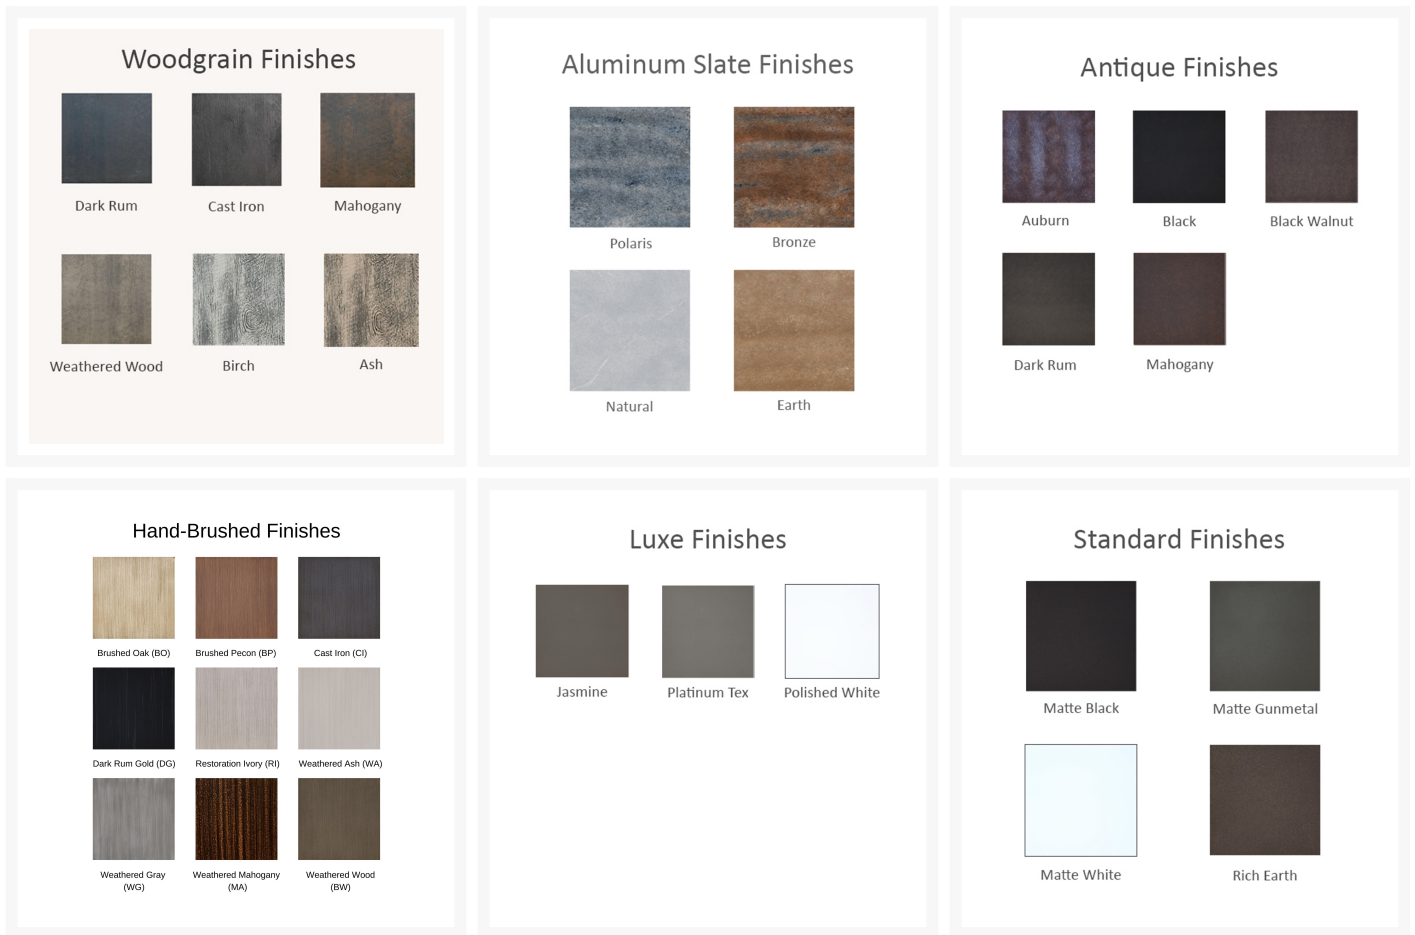

ENTER NOW AT CASTELLELUXURY.COM

Cast Aluminum Tops

Sunburst Reclaimed Wood Forged

Paragon Artisan

Live Edge Tops

Dark Rum with Driftwood Weathered Wood with Walnut Mahogany with Walnut

Cast Iron Birch Weathered Ash

Short Description

Altra 49" x 108" Rectangular Dining Table ARDK108

Description

Modern simplicity meets handcrafted beauty with the Altra 49" x 108" Rectangular Dining Table (ARDK108) by Castelle. Altra's distinct table leg design is eye-catching, sturdy, and versatile enough to pair with all style preferences. With a wide variety of heavy duty wood or stone-look tops and hand-painted powder coat base finishes to choose from, you can customize this piece to perfection. Castelle only uses the best all weather frame materials, so you can enjoy all year without worrying about weather or maintenance.