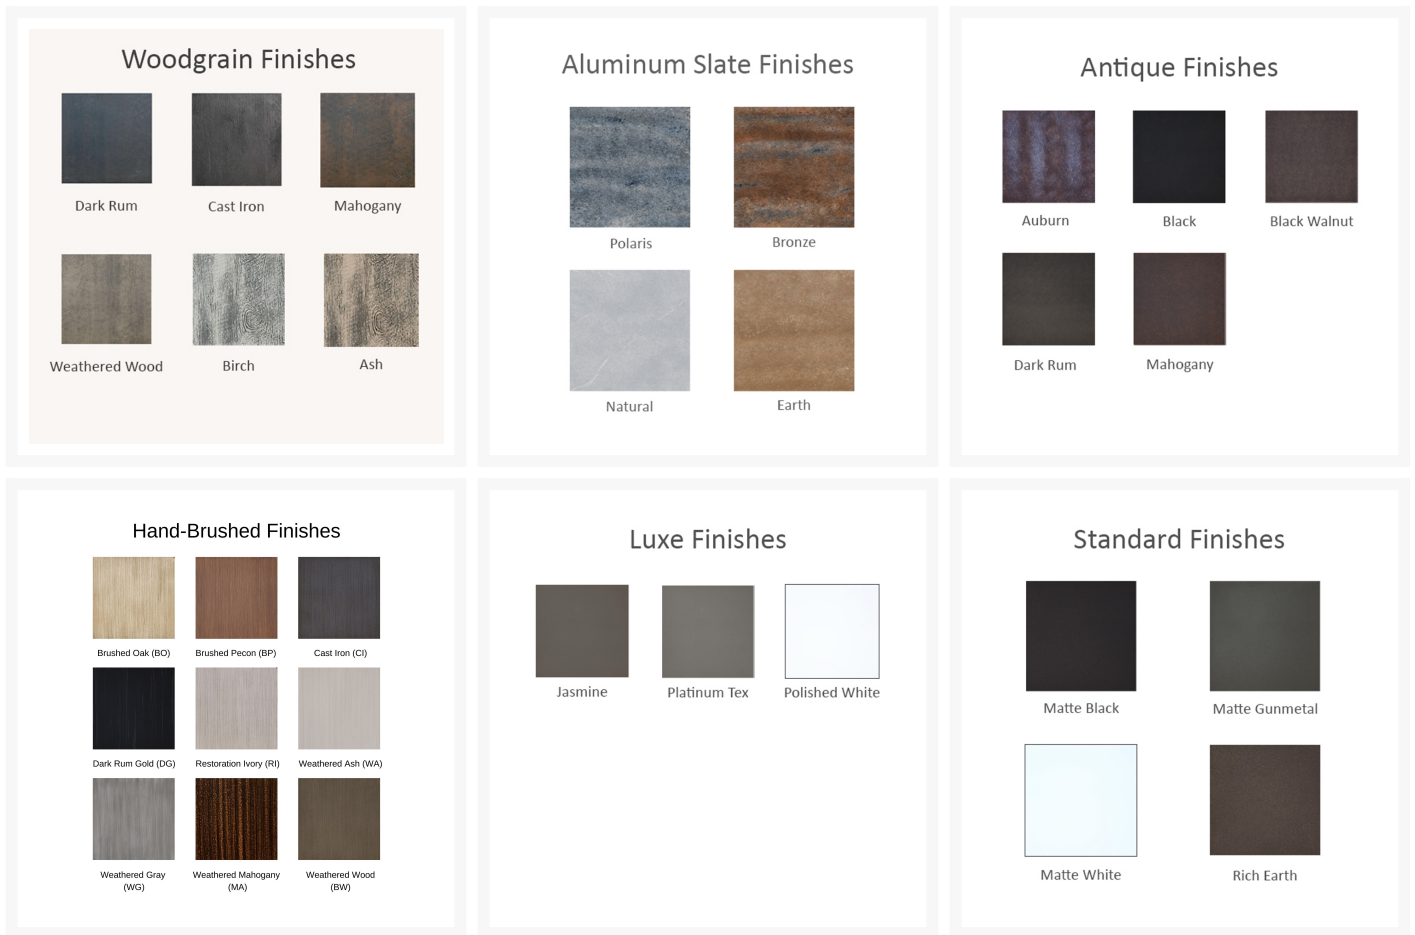

Cast Iron    Birch    Weathered Ash