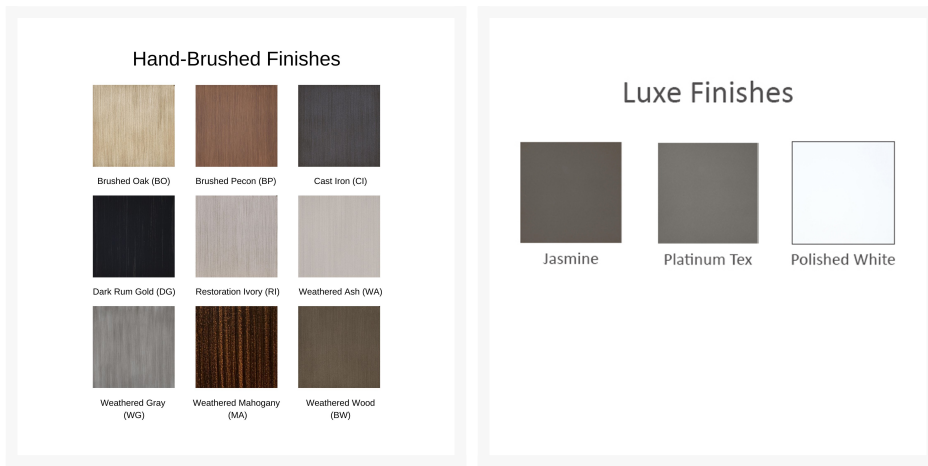

Enter now at CASTELLELUXURY.COM

Standard Finishes

	
Matte Black	Matte Gunmetal
	
Matte White	Rich Earth

Antique Finishes

		
Auburn	Black	Black Walnut
		
Dark Rum	Mahogany	

Short Description

Trento Sling Chaise Lounge 3192S