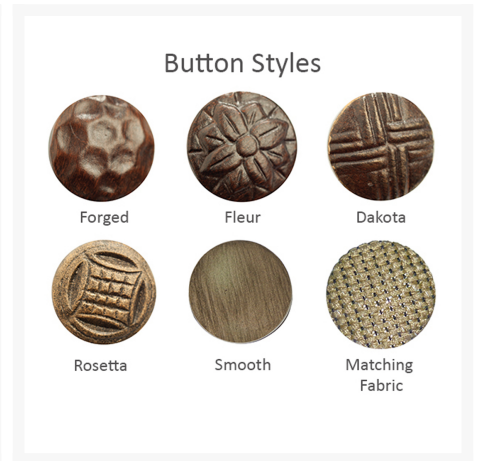

### Antique Finishes

Auburn

Black

Black Walnut

Dark Rum

Mahogany