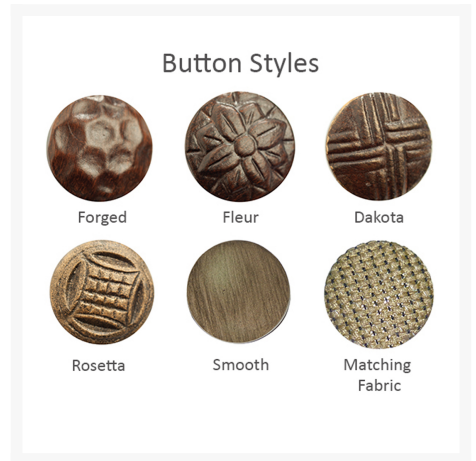

LEARN MORE AT CASTELLELUXURY.COM

Antique Finishes

Auburn

Black

Black Walnut

Dark Rum

Mahogany

Short Description