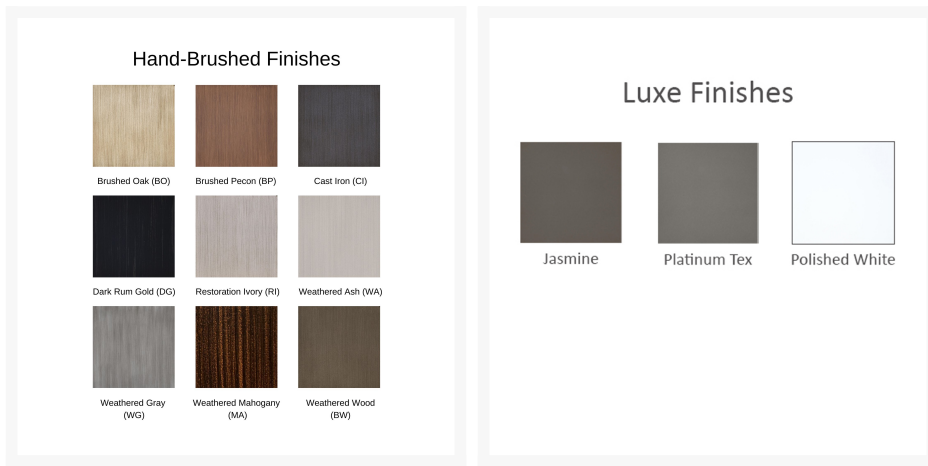

Learn more at CASTELLELUXURY.COM

Standard Finishes

	
Matte Black	Matte Gunmetal
	
Matte White	Rich Earth

Antique Finishes

		
Auburn	Black	Black Walnut
		
Dark Rum	Mahogany	

Short Description

Roma Sling Chaise Lounge w/ Wheels 9692S