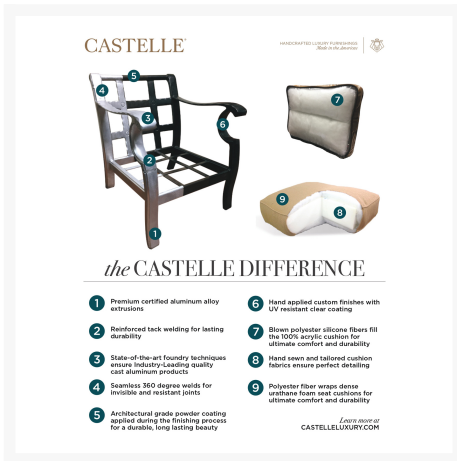

## Product Images

---

### Dimensions

- W 25" x D 30.5" x H 41"
- Seat Height: 17.5"
- Arm Height: 25"
- Weight: 24 lbs.