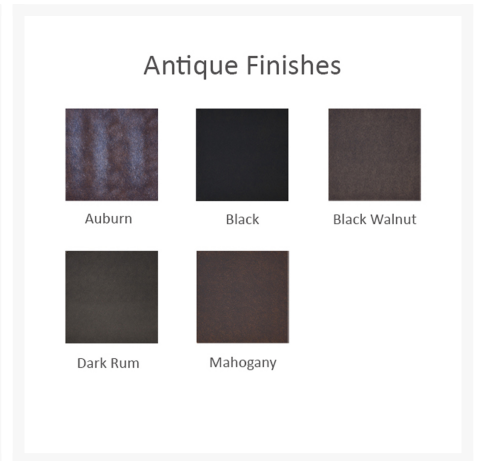

Short Description

Roma Sling Dining Swivel Rocker 9697S

Description

True outdoor luxury is on display in the Roma Sling Dining Swivel Rocker (9697S) by Castelle. Gentle, yet bold, the Roma Collection's sweeping curves and hand-painted look will transform your outdoor space. With a wide variety of top-of-the-line outdoor performance fabrics and hand-painted powder coat finishes to choose from, you can customize this piece to perfection. Castelle only uses the best all weather frame materials and sling fabric, so you can enjoy all year without worrying about weather. If you can't find the fabric you're looking for, feel free to give our sales team a call at (888) 947-4449!

Includes

- One (1) Roma Sling Dining Swivel Rocker 9697S

Dimensions

- W 25" x D 30.5" x H 41"
- Seat Height: 17.5"
- Arm Height: 25"
- Weight: 24 lbs.