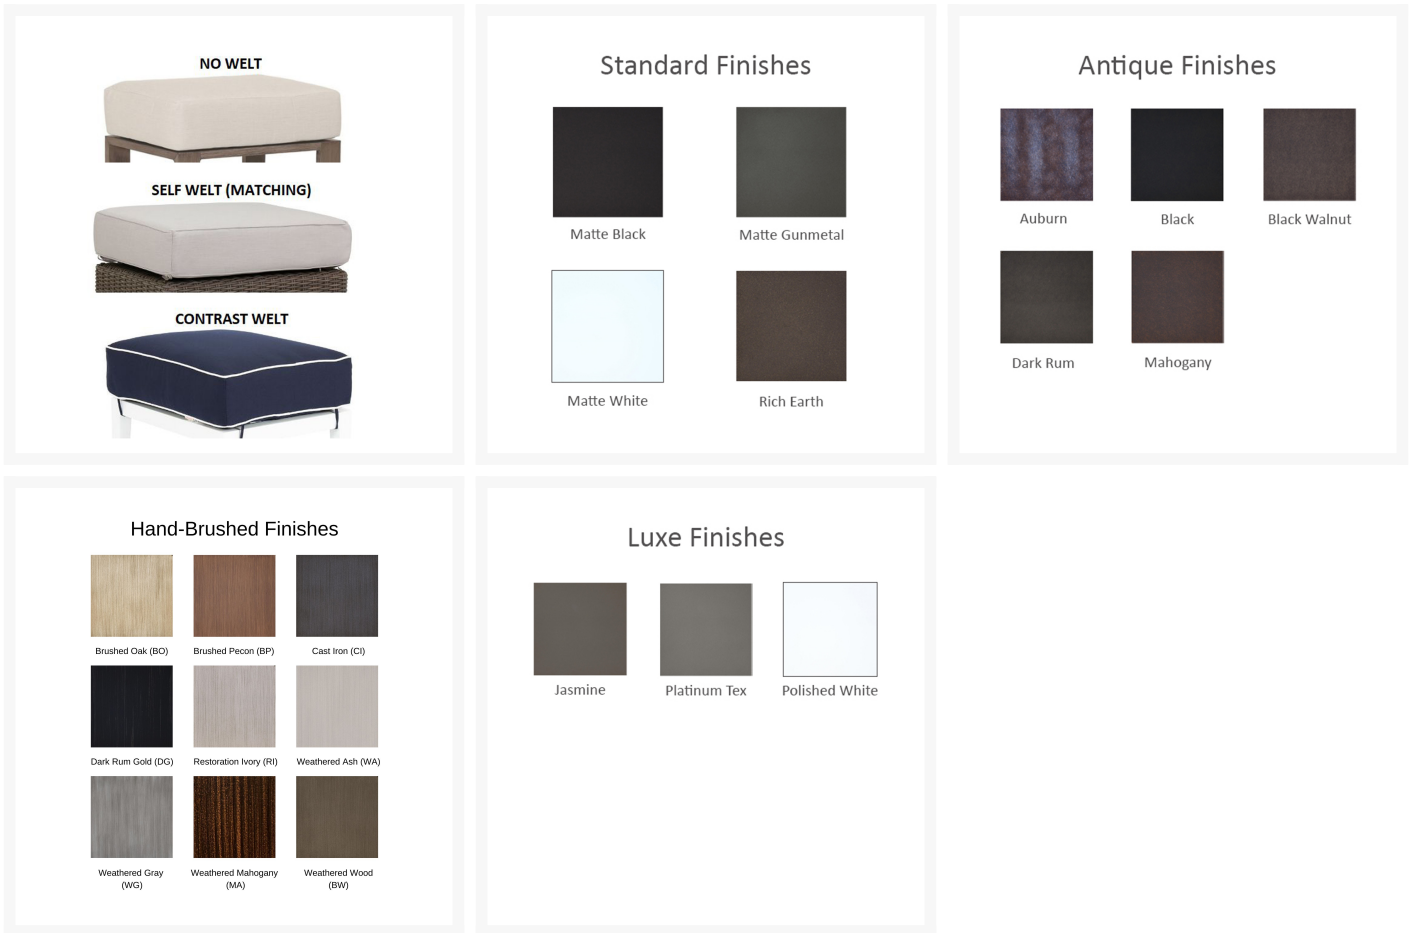

Learn more at CASTELLELUXURY.COM

Button Styles

Forged Fleur Dakota

Rosetta Smooth Matching Fabric

Tufted Cushion (With Button & Welt)

Regular Cushion (No Welt, No Button)

Short Description

Roma Cushioned Double Chaise Lounge w/ Wheels 9652R