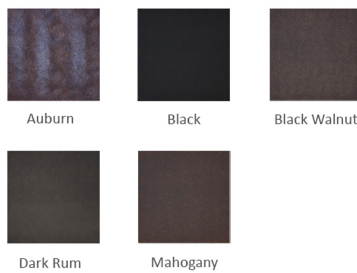

Antique Finishes