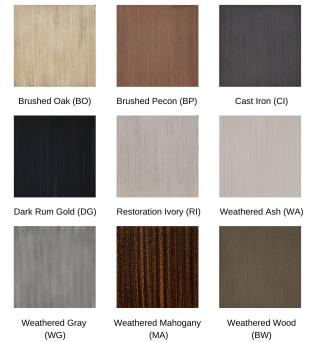

Hand-Brushed Finishes