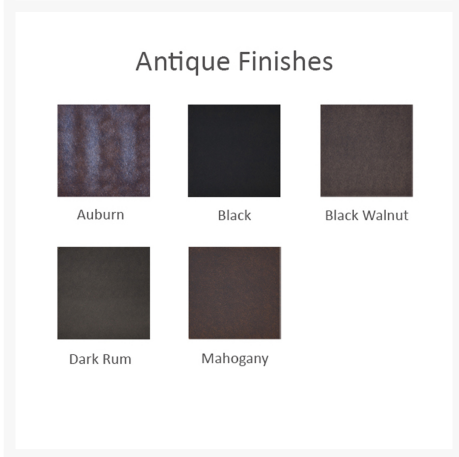

Short Description

Roma Cushioned Lounge Ottoman 9613R

Description

True outdoor luxury is on display in the Roma Cushioned Lounge Ottoman (9613R) by Castelle. Gentle, yet bold, the Roma Collection's sweeping curves and hand-painted look will transform your outdoor space. With a wide variety of top-of-the-line outdoor performance fabrics and hand-painted powder coat finishes to choose from, you can customize this piece to perfection. Castelle only uses the best all weather frame materials and cushions, so you can enjoy all year without worrying about weather. If you can't find the fabric you're looking for, feel free to give our sales team a call at (888) 947-4449!

Includes

- One (1) Roma Cushioned Lounge Ottoman 9613R

Dimensions

- W 29.5" x D 24"
- Seat Height (With Cushion): 20"
- Weight: 15 lbs.