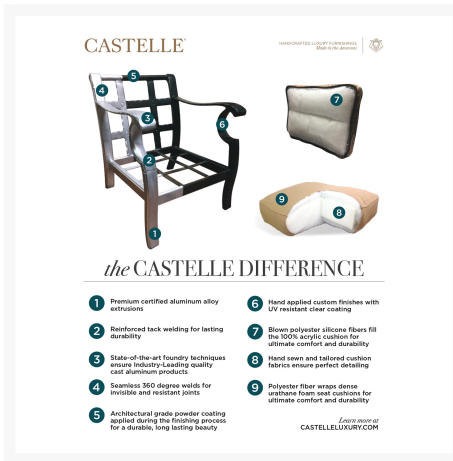

PATIO
PRODUCTIONS

Patio Productions San Diego

2161 Hancock St

San Diego, CA 92110

Phone: 1-888-947-4449

Product Images

Short Description

Roma Cushioned Lounge Ottoman 9613R