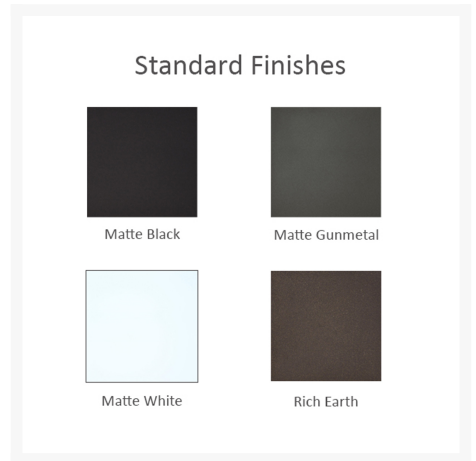

Short Description

Roma Cushioned Lounge Ottoman 9613R

Description

True outdoor luxury is on display in the Roma Cushioned Lounge Ottoman (9613R) by Castelle. Gentle, yet bold, the Roma Collection's sweeping curves and hand-painted look will transform your outdoor space. With a wide variety of top-of-the-line outdoor performance fabrics and hand-painted powder coat finishes to choose from, you can customize this piece to perfection. Castelle only uses the best all weather frame materials and cushions, so you can enjoy all year without worrying about weather. If you can't find the fabric you're looking for, feel free to give our sales team a call at (888) 947-4449!

Includes

- One (1) Roma Cushioned Lounge Ottoman 9613R

Dimensions

- W 29.5" x D 24"
- Seat Height (With Cushion): 20"
- Weight: 15 lbs.