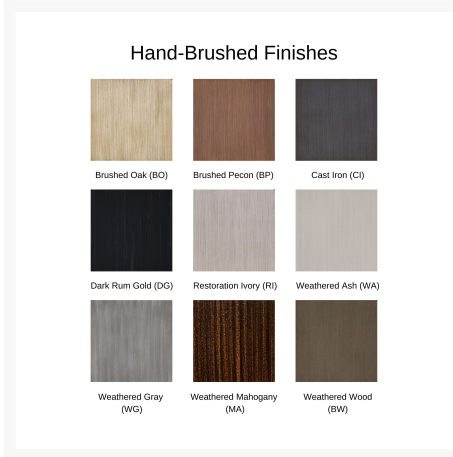

Short Description

Roma Cushioned Lounge Ottoman 9613R

Description

True outdoor luxury is on display in the Roma Cushioned Lounge Ottoman (9613R) by Castelle. Gentle, yet bold, the Roma Collection's sweeping curves and hand-painted look will transform your outdoor space. With a wide variety of top-of-the-line outdoor performance fabrics and hand-painted powder coat finishes to choose from, you can customize this piece to perfection. Castelle only uses the best all weather frame materials and cushions, so you can enjoy all year without worrying about weather. If you can't find the fabric you're looking for, feel free to give our sales team a call at (888) 947-4449!

Includes

- One (1) Roma Cushioned Lounge Ottoman 9613R

Dimensions

- W 29.5" x D 24"
- Seat Height (With Cushion): 20"
- Weight: 15 lbs.