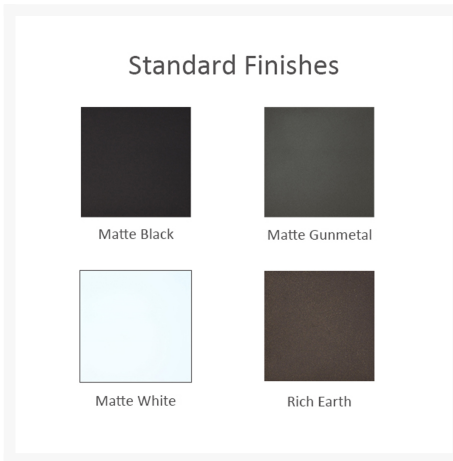

Short Description

Roma Cushioned Lounge Sofa 9614R

Description

True outdoor luxury is on display in the Roma Cushioned Lounge Sofa (9614R) by Castelle. Gentle, yet bold, the Roma Collection's sweeping curves and hand-painted look will transform your outdoor space. With a wide variety of top-of-the-line outdoor performance fabrics and hand-painted powder coat finishes to choose from, you can customize this piece to perfection. Castelle only uses the best all weather frame materials and cushions, so you can enjoy all year without worrying about weather. If you can't find the fabric you're looking for, feel free to give our sales team a call at (888) 947-4449!

Includes

- One (1) Roma Cushioned Lounge Sofa 9614R
- Three (3) Accent Pillow CUS96K

Dimensions

- W 81.5" x D 34.5" x H 36.5
- Seat Height (With Cushion): 21"
- Arm Height: 25"