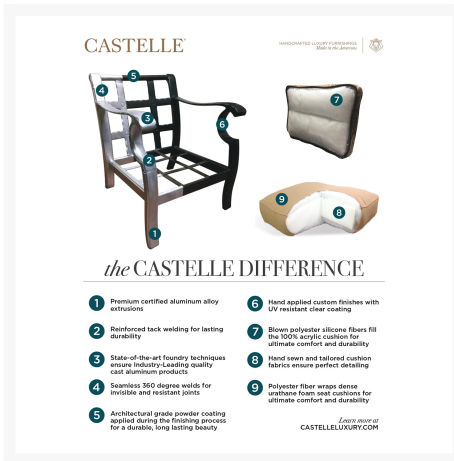

Short Description

Park Place Sling Dining Swivel Rocker 2278S

Description

Take modern design to luxury limits with the Park Place Sling Dining Swivel Rocker (22 78S) by Castelle. The Park Place Collection defines luxury outdoor living through enhanced comfort and engineered precision. The elegance of clean lines, crisp angles and tailored seating come together for a perfectly balanced seating experience. With a wide variety of top-of-the-line outdoor performance fabrics and hand-painted powder coat finishes to choose from, you can customize this piece to perfection. Castelle only uses the best all weather frame materials and sling fabric, so you can enjoy all year without worrying about weather. If you can't find the fabric you're looking for, feel free to give our sales team a call at (888) 947-4449!

Includes

- One (1) Park Place Sling Dining Swivel Rocker 2278S

Dimensions

- W 26" x D 27.5" x H 37"
- Seat Height: 17.5"
- Arm Height: 25"