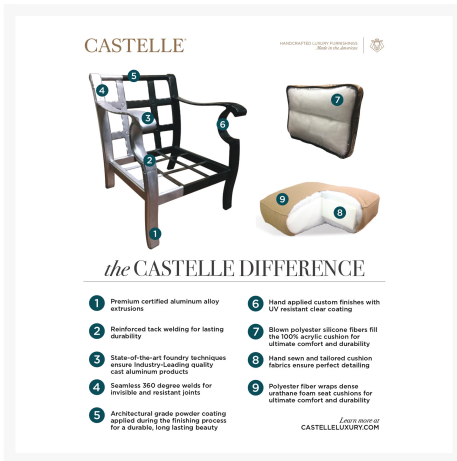

Short Description

Park Place Cushioned Dining Swivel Rocker 2207T

Description

Take modern design to luxury limits with the Park Place Cushioned Dining Swivel Rocker (22 07T) by Castelle. The Park Place Collection defines luxury outdoor living through enhanced comfort and engineered precision. The elegance of clean lines, crisp angles and tailored seating come together for a perfectly balanced seating experience. With a wide variety of top-of-the-line outdoor performance fabrics and hand-painted powder coat finishes to choose from, you can customize this piece to perfection. Castelle only uses the best all weather frame materials and cushions, so you can enjoy all year without worrying about weather. If you can't find the fabric you're looking for, feel free to give our sales team a call at (888) 947-4449!

Includes

- One (1) Park Place Cushioned Dining Swivel Rocker 2207T

Dimensions

- W 27" x D 30" x H 35.5"
- Seat Height (With Cushion): 20"
- Arm Height: 25"