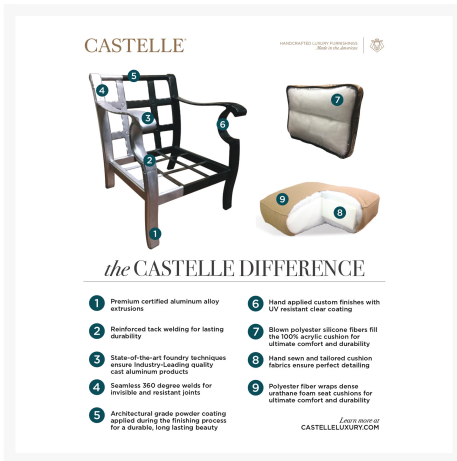

Short Description

Park Place Cushioned Dining Arm Chair 2206T

Description

Take modern design to luxury limits with the Park Place Cushioned Dining Arm Chair (22 06T) by Castelle. The Park Place Collection defines luxury outdoor living through enhanced comfort and engineered precision. The elegance of clean lines, crisp angles and tailored seating come together for a perfectly balanced seating experience. With a wide variety of top-of-the-line outdoor performance fabrics and hand-painted powder coat finishes to choose from, you can customize this piece to perfection. Castelle only uses the best all weather frame materials and cushions, so you can enjoy all year without worrying about weather. If you can't find the fabric you're looking for, feel free to give our sales team a call at (888) 947-4449!

Includes

- One (1) Park Place Cushioned Dining Arm Chair 2206T

Dimensions

- W 27" x D 30" x H 35.5"
- Seat Height (With Cushion): 20"
- Arm Height: 25"