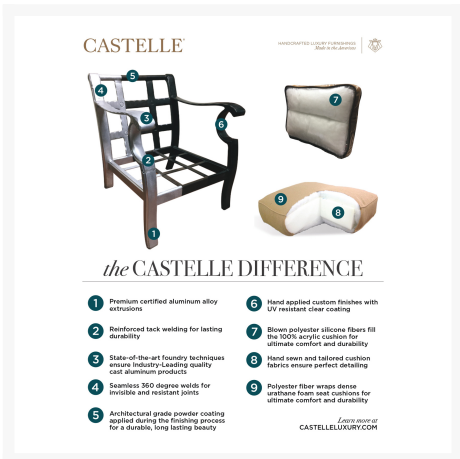

Short Description

Park Place Sectional Lounge Ottoman 2223T

Description

Take modern design to luxury limits with the Park Place Sectional Lounge Ottoman (2223T) by Castelle. The Park Place Collection defines luxury outdoor living through enhanced comfort and engineered precision. The elegance of clean lines, crisp angles and tailored seating come together for a perfectly balanced seating experience. With a wide variety of top-of-the-line outdoor performance fabrics and hand-painted powder coat finishes to choose from, you can customize this piece to perfection. Castelle only uses the best all weather frame materials and cushions, so you can enjoy all year without worrying about weather. If you can't find the fabric you're looking for, feel free to give our sales team a call at (888) 947-4449!

Includes

- One (1) Park Place Sectional Lounge Ottoman 2223T

Dimensions

- W 32" x D 27"
- Seat Height (With Cushion): 21"
- Weight: 16 lbs.