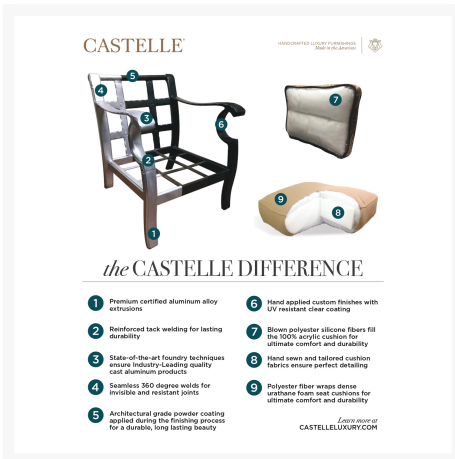

Short Description

Park Place Sectional Right Arm Lounge Chair 2222T

Description

Take modern design to luxury limits with the Park Place Sectional Right Arm Lounge Chair(2222T) by Castelle. The Park Place Collection defines luxury outdoor living through enhanced comfort and engineered precision. The elegance of clean lines, crisp angles and tailored seating come together for a perfectly balanced seating experience. With a wide variety of top-of-the-line outdoor performance fabrics and hand-painted powder coat finishes to choose from, you can customize this piece to perfection. Castelle only uses the best all weather frame materials and cushions, so you can enjoy all year without worrying about weather. If you can't find the fabric you're looking for, feel free to give our sales team a call at (888) 947-4449!

Includes

- One (1) Park Place Sectional Right Arm Lounge Chair 2222T
- One (1) Accent Pillow CUS71K

Dimensions

- W 34.5" x D 33" x H 32"
- Seat Height (With Cushion): 21"