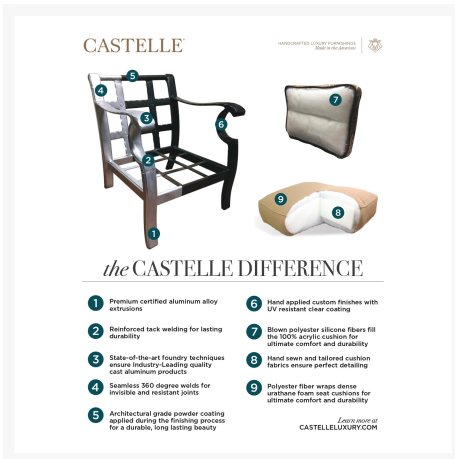

Short Description

Park Place Sectional Left Arm Lounge Chair 2221T

Description

Take modern design to luxury limits with the Park Place Sectional Left Arm Lounge Chair (2221T) by Castelle. The Park Place Collection defines luxury outdoor living through enhanced comfort and engineered precision. The elegance of clean lines, crisp angles and tailored seating come together for a perfectly balanced seating experience. With a wide variety of top-of-the-line outdoor performance fabrics and hand-painted powder coat finishes to choose from, you can customize this piece to perfection. Castelle only uses the best all weather frame materials and cushions, so you can enjoy all year without worrying about weather. If you can't find the fabric you're looking for, feel free to give our sales team a call at (888) 947-4449!

Includes

- One (1) Park Place Sectional Left Arm Lounge Chair 2221T
- One (1) Accent Pillow CUS71K

Dimensions

- W 34.5" x D 33" x H 32"
- Seat Height (With Cushion): 21"