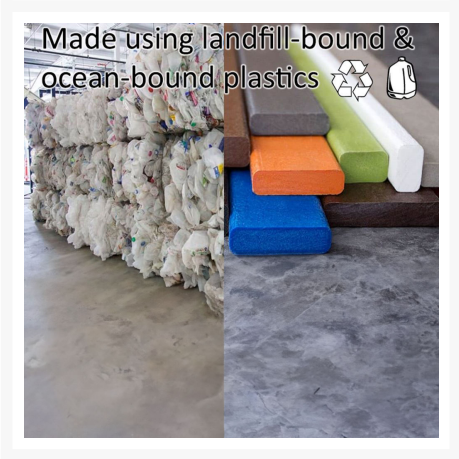

Product Images

Short Description

Latitude Sectional Sofa Lounge Set - Seats Up To 10 PWS809-2 by POLYWOOD

Description

Modern design finds bold new expression with the Latitude Sectional Sofa Lounge Set - Seats Up To 10 (PWS809-2) by POLYWOOD. This designer series' dramatic, continuous lines and broad planks meet at crisp right angles for a geometric, balanced feel. The Latitude Collection's modular design and bold, contemporary look give it a unique visual appeal, while sturdy, all-weather construction ensures lasting performance across the seasons. Its durable composite frames, weather resistant cushions, and fade-resistant performance fabrics are made to endure in any outdoor setting, rain or shine. Constructed with genuine POLYWOOD® lumber, which includes landfill-bound and ocean-bound plastics, this collection is made to last - and make a lasting difference!

About Revolution Performance Fabric Cushions

Revolution was introduced to the furniture industry in March 2014. Revolution was the first PFC chemical free performance fabric to hit the marketplace and was the only one made entirely in the United States after much of the textile business went overseas in 2008. Revolution has become a go-to fabric in the interior design community. It can be used in just about any type of project, whether it's a sectional for a multi-million dollar beach house or kitchen banquette cushions for a small family home. The clean ability and price point is perfect for clients designing on a budget.