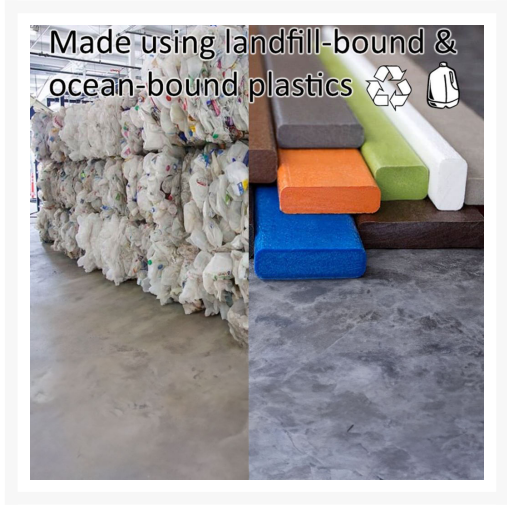

Short Description

Latitude 4 to 5 Seater Straight Sofa Sectional PWS794-2 by POLYWOOD

Description

Modern design finds bold new expression with the Latitude 4 to 5 Seater Straight Sofa Sectional (PWS794-2) by POLYWOOD. This designer series' dramatic, continuous lines and broad planks meet at crisp right angles for a geometric, balanced feel. The Latitude Collection's modular design and bold, contemporary look give it a unique visual appeal, while sturdy, all-weather construction ensures lasting performance across the seasons. Its durable composite frames, weather resistant cushions, and fade-resistant performance fabrics are made to endure in any outdoor setting, rain or shine. Constructed with genuine POLYWOOD® lumber, which includes landfill-bound and ocean-bound plastics, this collection is made to last - and make a lasting difference!

Includes

- One (1) Latitude Modular Left Arm Loveseat Frame PWD4212LAFX
- One (1) Latitude Modular Right Arm Loveseat Frame PWD4212RAFX
- Four (4) Seat Cushions XUF0164

Dimensions

- Sectional Sofa: 120"W x 38"D x 30"H (316 lbs.)

Features

- Built to withstand a range of climates including hot sun, snowy winters, and strong coastal winds
- Quick-drying, durable cushions covered in all-weather performance fabric that resists weather, salt,