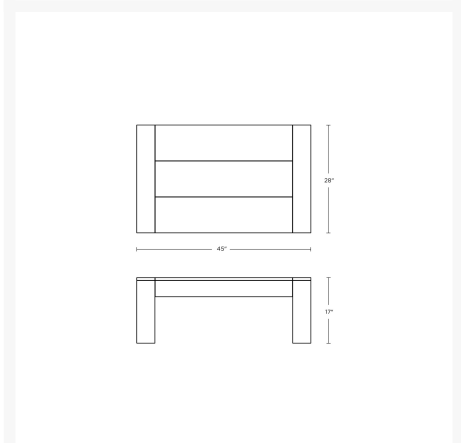

Product Images

Short Description

Latitude Rectangle Coffee Table PWD4219RECT by POLYWOOD

Description

Modern design finds bold new expression with the Latitude Rectangle Coffee Table (PWD4219RECT) by POLYWOOD. This designer series' dramatic, continuous lines and broad planks meet at crisp right angles for a geometric, balanced feel. The Latitude Collection's modular design and bold, contemporary look give it a unique visual appeal, while sturdy, all-weather construction ensures lasting performance across the seasons. Constructed with genuine POLYWOOD® lumber, which includes landfill-bound and ocean-bound plastics, this collection is made to last - and make a lasting difference!

Includes

- One (1) Latitude Rectangle Coffee Table PWD4219RECT

Dimensions

- 45"W x 28"D x 17"H (59 lbs.)

Features

- Built to withstand a range of climates including hot sun, snowy winters, and strong coastal winds
- Constructed of genuine POLYWOOD® lumber, a proprietary blend of plastics which includes recycled milk jugs and detergent bottles
- Vintage texture POLYWOOD lumber has a woodgrain look for a more natural esthetic
- Made in the USA and features a 20-year residential warranty; 3-year commercial warranty
- UV protectant and color continuously throughout the HDPE material; requires no painting or waterproofing
- POLYWOOD lumber cleans easily with soap, water, and a soft bristle brush
- No assembly required