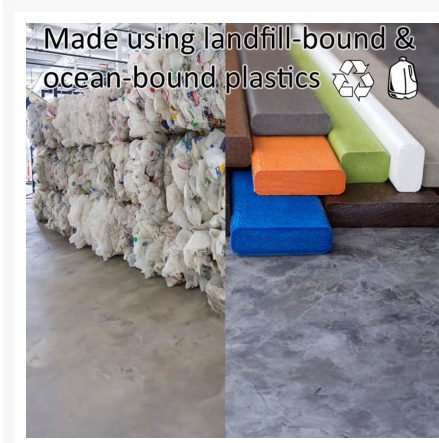

Product Images

Short Description

Latitude Rectangle Coffee Table PWD4219RECT by POLYWOOD

Description

Modern design finds bold new expression with the Latitude Rectangle Coffee Table (PWD4219RECT) by POLYWOOD. This designer series' dramatic, continuous lines and broad planks meet at crisp right angles for a geometric, balanced feel. The Latitude Collection's modular design and bold, contemporary look give it a unique visual appeal, while sturdy, all-weather construction ensures lasting performance across the seasons. Constructed with genuine POLYWOOD® lumber, which includes landfill-bound and ocean-bound plastics, this collection is made to last - and make a lasting difference!

Includes

- One (1) Latitude Rectangle Coffee Table PWD4219RECT

Dimensions

- 45"W x 28"D x 17"H (59 lbs.)

Features

- Built to withstand a range of climates including hot sun, snowy winters, and strong coastal winds
- Constructed of genuine POLYWOOD® lumber, a proprietary blend of plastics which includes recycled milk jugs and detergent bottles
- Vintage texture POLYWOOD lumber has a woodgrain look for a more natural esthetic
- Made in the USA and features a 20-year residential warranty; 3-year commercial warranty
- UV protectant and color continuously throughout the HDPE material; requires no painting or waterproofing
- POLYWOOD lumber cleans easily with soap, water, and a soft bristle brush
- No assembly required