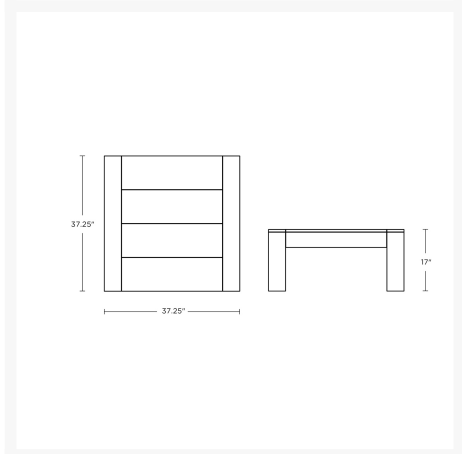

Short Description

Latitude Square Coffee Table PWD4219SQ by POLYWOOD

Description

Modern design finds bold new expression with the Latitude Square Coffee Table (PWD4219SQ) by POLYWOOD. This designer series' dramatic, continuous lines and broad planks meet at crisp right angles for a geometric, balanced feel. The Latitude Collection's modular design and bold, contemporary look give it a unique visual appeal, while sturdy, all-weather construction ensures lasting performance across the seasons. Constructed with genuine POLYWOOD® lumber, which includes landfill-bound and ocean-bound plastics, this collection is made to last - and make a lasting difference!

Includes

- One (1) Latitude Square Coffee Table PWD4219SQ