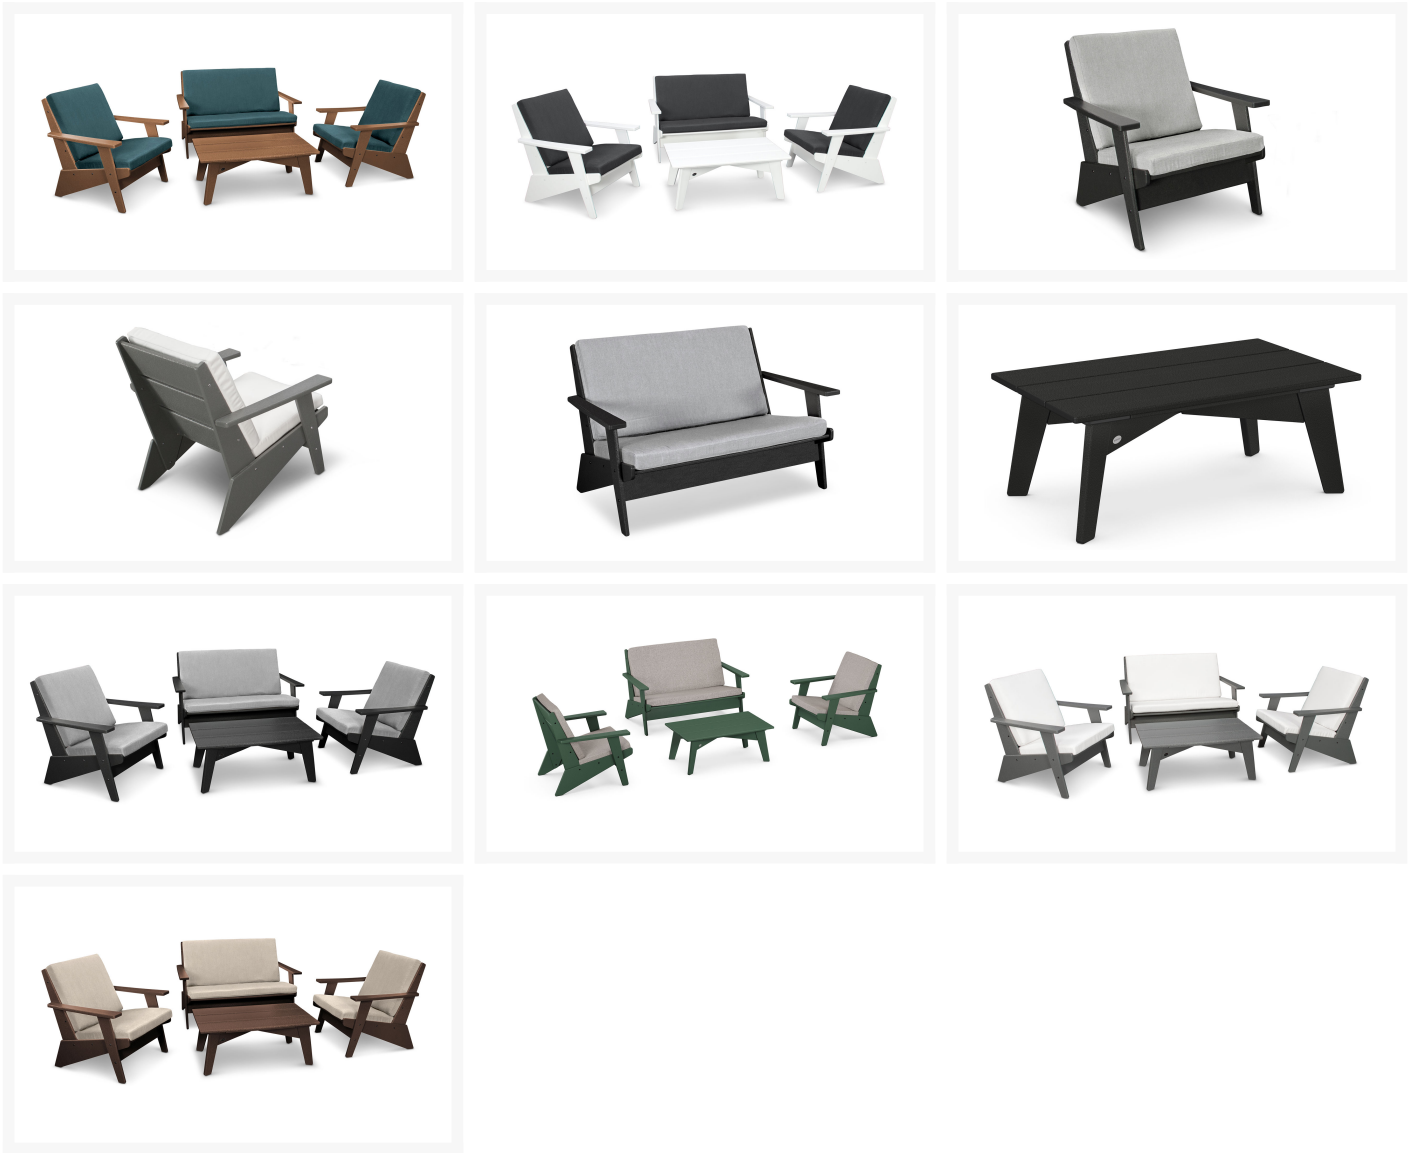

Product Images

Short Description

Riviera Modern 4-Piece Deep Seating Loveseat Set - Seats 4 PWS390-2 by POLYWOOD

Description

Bring a sleek, modern aesthetic to your favorite outdoor hosting space with the Riviera Modern 4-Piece Deep Seating Loveseat Set - Seats 4 (PWS390-2) by POLYWOOD. The Riviera's Collection's contemporary, angular frames and slim cushion design give it a unique visual appeal, while sturdy, all-weather construction ensures lasting performance across the seasons. Its durable composite frames, weather resistant cushions, and fade-resistant performance fabrics are made to endure in any outdoor setting, rain or shine. Constructed with genuine POLYWOOD® lumber, which includes landfill-bound and ocean-bound plastics, this collection is made to last - and make a lasting difference!

Features

- POLYWOOD® Lumber is dense, durable, and virtually maintenance free
- Unlike natural wood, composite lumber won't crack, fade, or rot over time
- Built to withstand a range of climates, including hot sun, snowy winters, and strong coastal winds
- High Density Polyethylene (HDPE) frames manufactured using landfill-bound and ocean-bound plastics
- UV protectant and color infused into the lumber; no painting or waterproofing needed
- Cushions are made with Revolution fabric, which is weather resistant, fade resistant, and easy to clean
- Marine-grade quality hardware
- Classic texture finishes have a smooth feel; Vintage finishes have a wood-look texture and are not as smooth as Classic finishes
- Made in the USA
- This table does not come with an umbrella hole
- Deep seating requires some assembly, table does not