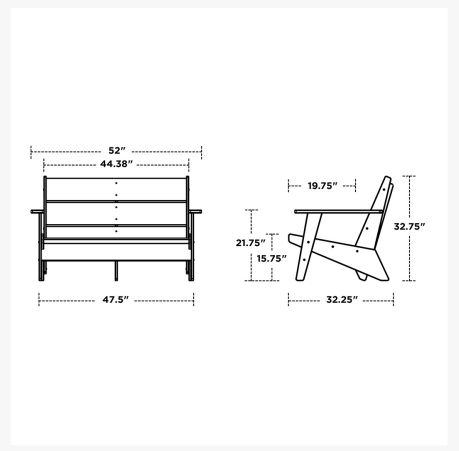

Patio Productions San Diego

2161 Hancock St

San Diego, CA 92110

Phone: 1-888-947-4449

Product Images

Short Description

Riviera Modern Deep Seating Lounge Loveseat Settee 1402 by POLYWOOD

Description

Includes

- One (1) Riviera Modern Lounge Loveseat Frame 1402X
- One (1) Seat Cushion XUF0161

Dimensions

- 52" W x 32.25" D x 32.75" H (68 lbs.)
- Seat Height: 15.75"
- Arm Height: 21.75"

Features

- POLYWOOD® Lumber is dense, durable, and virtually maintenance free
- Unlike natural wood, composite lumber won't crack, fade, or rot over time
- Built to withstand a range of climates, including hot sun, snowy winters, and strong coastal winds
- High Density Polyethylene (HDPE) frames manufactured using landfill-bound and ocean-bound plastics
- UV protectant and color infused into the lumber; no painting or waterproofing needed
- Cushions are made with Revolution fabric, which is weather resistant, fade resistant, and easy to clean
- Marine-grade quality hardware
- Classic texture finishes have a smooth feel; Vintage finishes have a wood-look texture and are not as smooth as Classic finishes
- Made in the USA
- Some assembly required