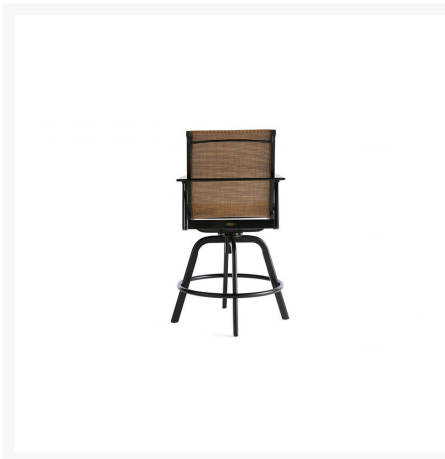

Product Images

Short Description

Dakota Sling Swivel Counter Stool MS-002S

Description

Relax, soak up the sun, and enjoy the afternoon with the Dakota Sling Swivel Counter Stool (MS-002S) by Mallin Casual Furniture. This collection is all about contemporary style and luxurious comfort. Its gentle slopes and distinct frame design give it a unique visual appeal, while sturdy, all-weather construction ensures lasting performance across the seasons. A durable aluminum frame and quick-drying sling fabric are made to endure in any outdoor setting, rain or shine.

Includes

- One (1) Dakota Sling Swivel Counter Stool MS-002S

Dimensions

- 24"W x 27"D x 42.5"H
- Seat Height (No Cushion): 26"
- Arm Height: 32.5"
- Weight: 29 lbs.

Features

- Powder-coated aluminum frames are lightweight, durable, and rust proof
- Mallin's multi-step finishing process results in a stain-resistant finish
- Sling fabric is comfortable, quick-drying, and low maintenance
- Handcrafted and assembled in the USA
- No assembly required