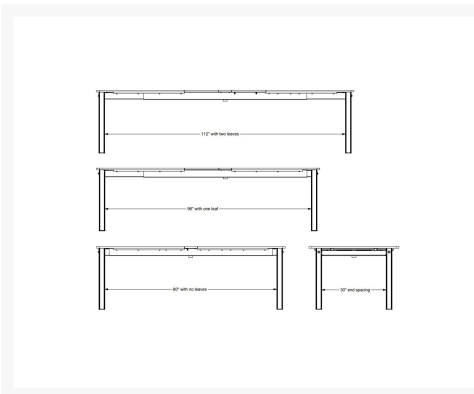

## Short Description

---

42" x 120" Rectangular MGP/Aluminum Extension Table with Umbrella Hole 5290 by Telescope Casual

## Description

---

Complete your patio makeover with the 42" x 120" Rectangular MGP/Aluminum Extension Table with Umbrella Hole (5290) by Telescope Casual . You won't find a more diverse and durable line than Telescope's marine grade polymer (MGP) top tables! Offering modern coffee, chat, dining, accessory, balcony, and bar height selections, each piece has its own personality. A durable powder-coated aluminum base and marine grade polymer top are made to endure in any outdoor setting, rain or shine. Enjoy this piece with sofa sets, chaise lounges, and more!

### Includes

- One (1) 42" x 120" Rectangular MGP/Aluminum Extension Table with Umbrella Hole 5290

### Dimensions

- 42" W x 88-120" D x 29.25" H (183 lbs.)