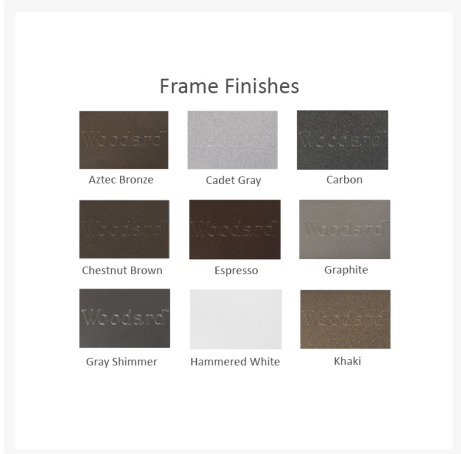

## Short Description

Sheffield 6-Seater Oval Dining Set by Woodard

## Description

Enjoy a breezy, classic patio look with the Sheffield 6-Seater Oval Dining Set (SHEF-SET1) by Woodard. With a nod to the Arts and Crafts movement of the late 19th century, the Sheffield Collection combines simple form with rich details. Its uniquely squared lattice backs, curled iron arms, and balanced, clean lines give it a unique visual appeal, while sturdy, all-weather construction ensures lasting performance across the seasons. A durable iron frame, all-weather cushions, and fade-resistant Sunbrella fabric are made to endure in any