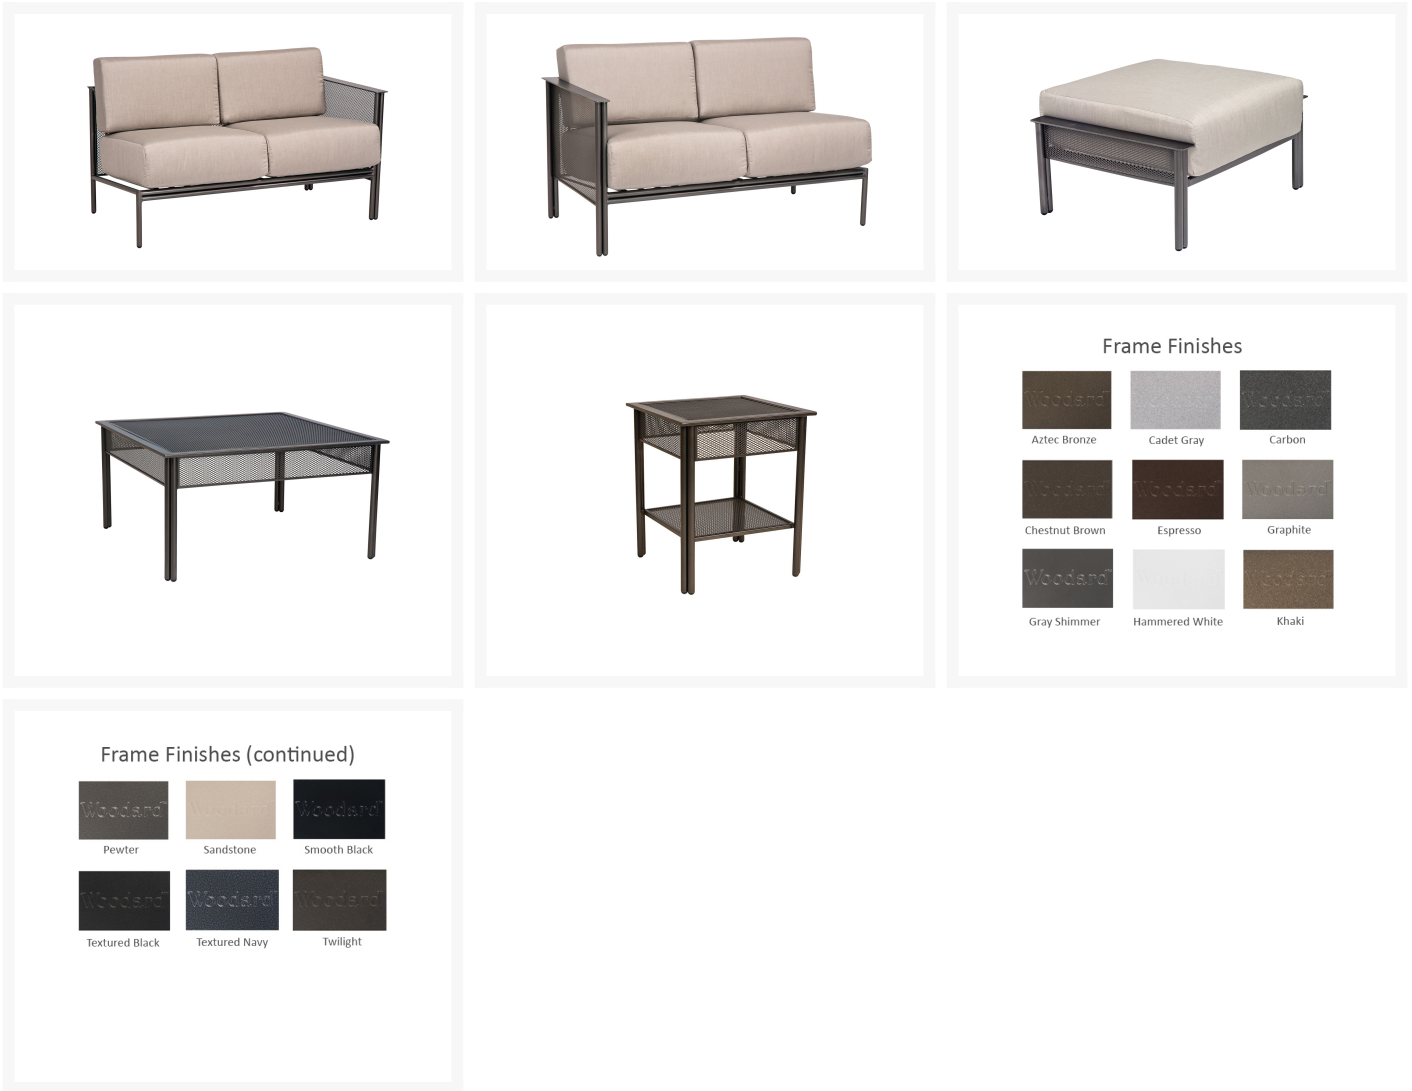

Product Images

Short Description

Jax Cushion Lounge Sectional Set - Seats 4 to 5 by Woodard

Description

Add art to the outdoors with the modern aesthetic of the Jax Cushion Lounge Sectional Set - Seats 4 to 5 (JAX-SET3) by Woodard. Uncluttered and visually interesting, this angular all-weather collection boasts straight lines and sturdy mesh frames. Its durable iron frame, all-weather cushions, and fade-resistant Sunbrella fabric are made to endure in any outdoor setting, rain or shine. Customize each piece with your own artistic vision!

Includes

- One (1) Jax Cushion Right Arm Facing Sectional Loveseat 2J0094

- One (1) Jax Cushion Left Arm Facing Sectional Loveseat 2J0095
- One (1) Jax Cushion Ottoman 2J0086
- Two (2) Jax End Table - Micro Mesh 2J0033MM
- One (1) Jax Square Coffee Table - Micro Mesh 2J0053MM

Dimensions

- Right Arm Loveseat: 51.63"W x 28.25"D x 25.5"H, Seat Height: 17", Arm Height: 25.5" (94 lbs.)
- Left Arm Loveseat: 51.63"W x 28.25"D x 25.5"H, Seat Height: 17", Arm Height: 25.5" (94 lbs.)
- Ottoman: 28.75"W x 24.5"D x 12.75"H, Seat Height: 14.5" (31 lbs.)
- End Table: 20.75"W x 20.75"D x 24.5"H (37 lbs.)
- Coffee Table: 38.25"W x 38.25"D x 20.5"H (67 lbs.)