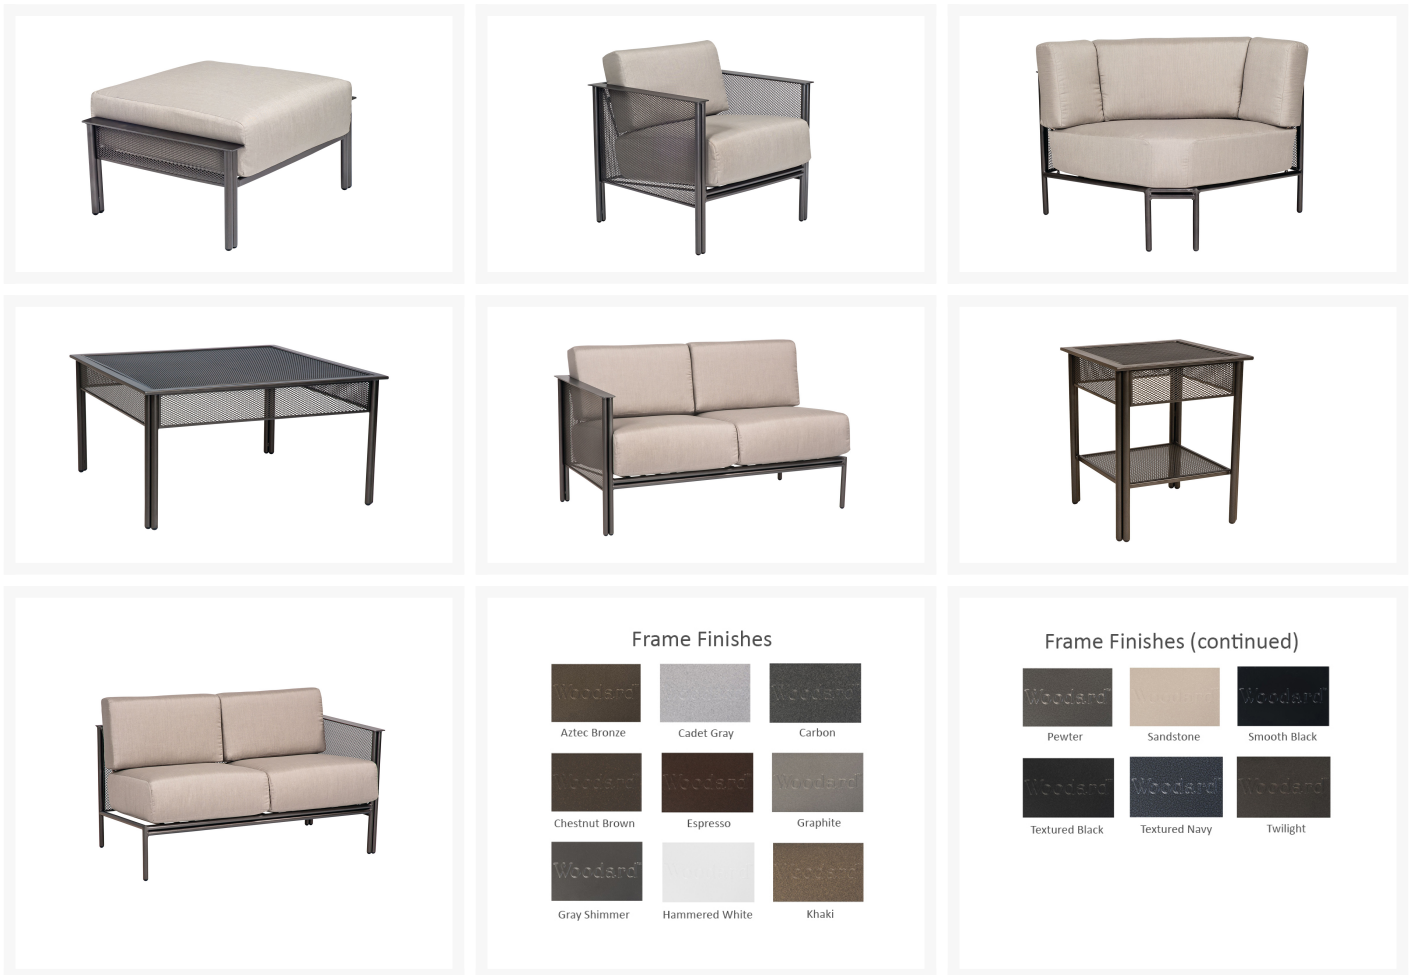

Product Images

Short Description

Jax Cushion Sectional Set - Seats 6 to 7 by Woodard

Description

Add art to the outdoors with the modern aesthetic of the Jax Cushion Sectional Set - Seats 6 to 7 (JAX-SET2) by Woodard. Uncluttered and visually interesting, this angular all-weather collection boasts straight lines and sturdy mesh frames. Its durable iron frame, all-weather cushions, and fade-resistant Sunbrella fabric are made to endure in any outdoor setting, rain or shine. Customize each piece with your own artistic vision!

Includes

- One (1) Jax Cushion Lounge Chair 2J0006
- One (1) Jax Cushion Right Arm Facing Sectional Loveseat 2J0094
- One (1) Jax Cushion Left Arm Facing Sectional Loveseat 2J0095
- One (1) Jax Cushion Corner Sectional Unit 2J0058
- One (1) Jax Cushion Ottoman 2J0086

- One (1) Jax End Table - Micro Mesh 2J0033MM
- One (1) Jax Square Coffee Table - Micro Mesh 2J0053MM

Dimensions

- Lounge Chair: 29"W x 28.25"D x 25.50"H, Seat Height: 17.00", Arm Height: 25.50" (61 lbs.)
- Right Arm Loveseat: 51.63"W x 28.25"D x 25.5"H, Seat Height: 17", Arm Height: 25.5" (94 lbs.)
- Left Arm Loveseat: 51.63"W x 28.25"D x 25.5"H, Seat Height: 17", Arm Height: 25.5" (94 lbs.)
- Corner Chair: 32.75"W x 32.75"D x 25.5"H, Seat Height: 17" (64 lbs.)
- Ottoman: 28.75"W x 24.5"D x 12.75"H, Seat Height: 14.5" (31 lbs.)
- End Table: 20.75"W x 20.75"D x 24.5"H (37 lbs.)
- Coffee Table: 38.25"W x 38.25"D x 20.5"H (67 lbs.)