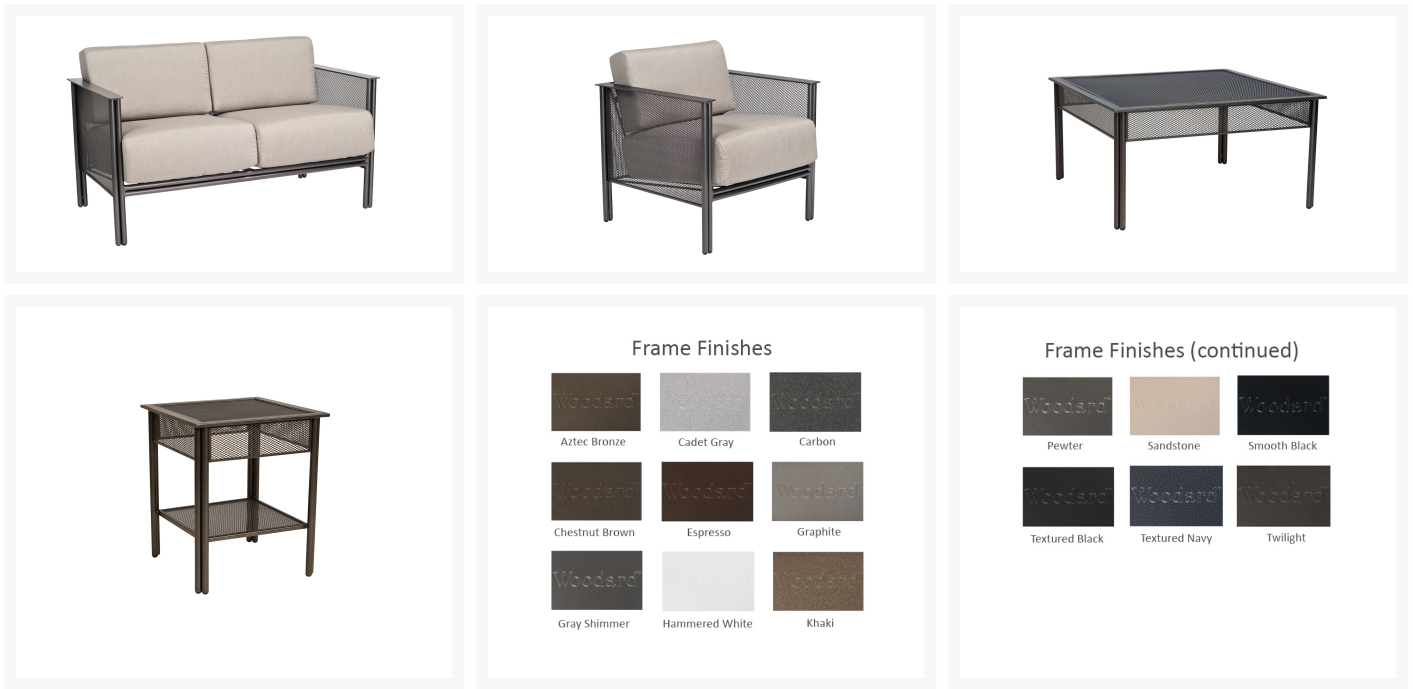

Product Images

Short Description

Jax Cushion 4-Seater Loveseat Set by Woodard

Description

Add art to the outdoors with the modern aesthetic of the Jax Cushion 4-Seater Loveseat Set (JAX-SET1) by Woodard. Uncluttered and visually interesting, this angular all-weather collection boasts straight lines and sturdy mesh frames. Its durable iron frame, all-weather cushions, and fade-resistant Sunbrella fabric are made to endure in any outdoor setting, rain or shine. Customize each piece with your own artistic vision!

Includes

- Two (2) Jax Cushion Lounge Chair 2J0006
- One (1) Jax Cushion Loveseat 2J0019
- Two (2) Jax End Table - Micro Mesh 2J0033MM
- One (1) Jax Square Coffee Table - Micro Mesh 2J0053MM

Dimensions

- Lounge Chair: 29"W x 28.25"D x 25.50"H, Seat Height: 17.00", Arm Height: 25.50" (61 lbs.)
- Loveseat: 53.25"W x 28.25"D x 25.5"H, Seat Height: 17", Arm Height: 25.5" (87 lbs.)
- End Table: 20.75"W x 20.75"D x 24.5"H (37 lbs.)
- Coffee Table: 38.25"W x 38.25"D x 20.5"H (67 lbs.)

Features

- Powder-coated iron frames offer incredible strength and stability across all seasons
- Multi-step finishing process makes frames resistant to stains, repellents, and lotions
- Cushions are thick, comfy, and designed for outdoor use
- Cushions are mold and mildew resistant
- Available in Sunbrella fabric, which is distinctive, fade resistant, and easy to clean
- Cushion cover comes with a zipper for easy removal
- Handcrafted and assembled in the USA
- Fully welded frame structure means no assembly is required
- Optional cushion welt (seam piping) can be added to the cushions for a tailored look
- No assembly required