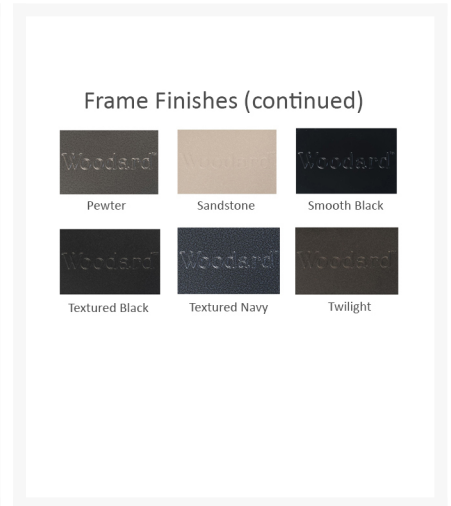

## Short Description

Palm Coast Sling Stackable Dining Arm Chair 570417 by Woodard