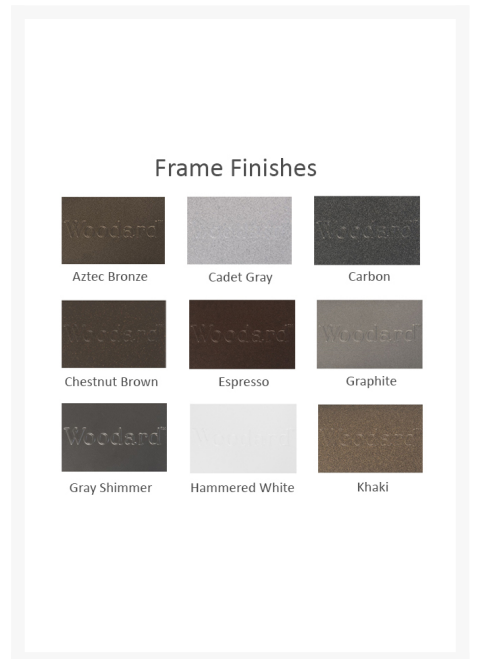

## Short Description

---

Sheffield Dining Side Chair with Optional Seat Cushion 3C0002 by Woodard