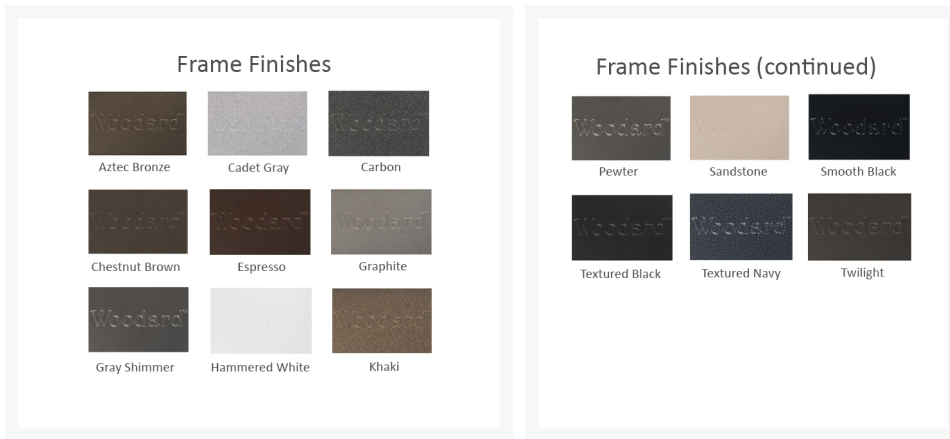

Product Images

Short Description

Sheffield Dining Arm Chair with Optional Seat Cushion 3C0001 by Woodard

Description

Enjoy a breezy, classic patio look with the Sheffield Dining Arm Chair w/ Optional Seat Cushion (3C0001) by Woodard. With a nod to the Arts and Crafts movement of the late 19th century, the Sheffield Collection combines simple form with rich details. Its uniquely squared lattice backs, curled iron arms, and balanced, clean lines give it a unique visual appeal, while sturdy, all-weather construction ensures lasting performance across the seasons. A durable iron frame, all-weather cushions, and fade-resistant Sunbrella fabric are made to endure in any outdoor setting, rain or shine. With multiple color options and sizes available, this collection will sharpen your space and open your mind.