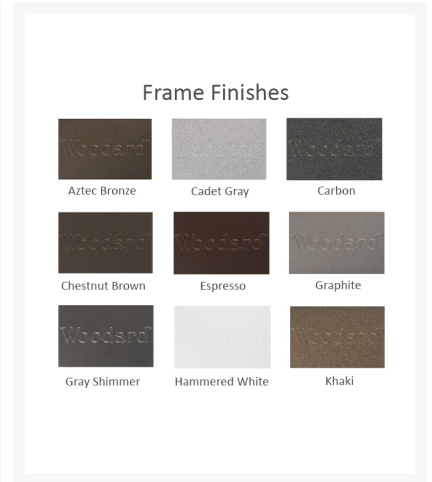

Product Images

Short Description

Jax End Table - Micro Mesh 2J0033MM by Woodard

Description

Add art to the outdoors with the modern aesthetic of the Jax End Table - Micro Mesh (2J0033MM) by Woodard. Uncluttered and visually interesting, this angular all-weather collection boasts straight lines and sturdy mesh frames. Its durable iron frames are made to endure in any outdoor setting, rain or shine. Pair this piece with a sectional, chat set, or fire table for even more storage space!

Includes

- One (1) Jax End Table - Micro Mesh 2J0033MM

Dimensions

- 20.75"W x 20.75"D x 24.5"H
- Weight: 37 lbs.

Features

- Powder-coated iron frames offer incredible strength and stability across all seasons
- Multi-step finishing process makes frames resistant to stains, repellents, and lotions