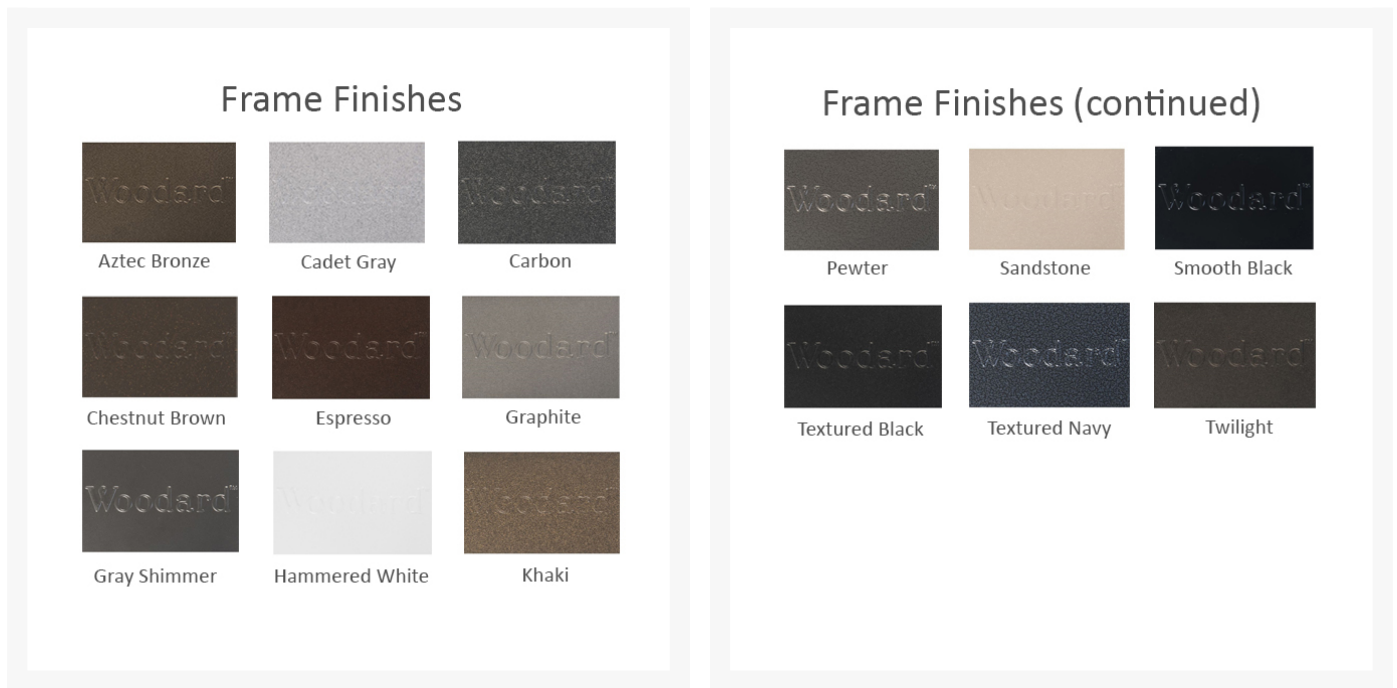

## Short Description

Jax Cushion Left Arm Facing Sectional Loveseat 2J0095 by Woodard