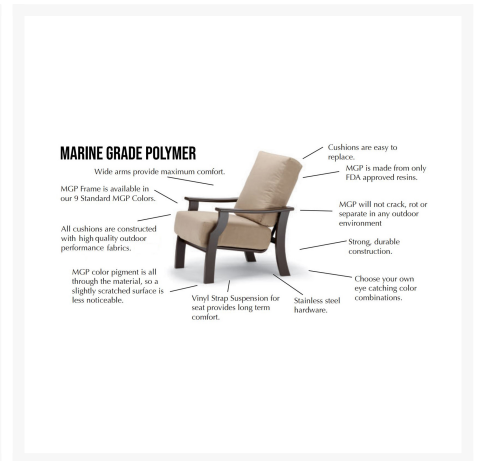

Product Images

Short Description

St. Catherine MGP Sling 6-Seat Dining Set by Telescope Casual

Description

Whether you're looking for a set for dining, relaxing, or lounging, the St. Catherine MGP Sling 6-Seat Dining Set (CATHERINE-SET3) by Telescope Casual has it all. The St. Catherine Sling collection is distinguished by its unexpected designs, which create a classy and comfortable seating experience. Its striking combination of curves, straight edges, and subtle angles give it a unique visual appeal, while sturdy, all-weather construction ensures lasting performance across the seasons. The durable marine grade polymer frame and strong, quick-drying sling fabric are made to endure in any outdoor setting, rain or shine. Note: Sling fabric and furniture frames only come in one color for the entire set. If you would like to add contrasting sling or frame colors, give our sales team a call at 1-888-947-4449 for more options.

Includes

- Six (6) St. Catherine MGP Sling Supreme High Back Dining Arm Chairs 9T00
- One (1) 42" D x 84" W x 29" H Rectangle MGP / Aluminum Dining Table TM6-385

Dimensions

- Dining Chair: 26" W x 29" D x 43.5" H (16 lbs.)

- Dining Table: 42" D x 84" W x 29" H (116 lbs.) with Umbrella Hole: 1.9" D

Features

- Marine grade polymer frame (MGP) will not crack, rot, or separate
- MGP is impervious to moisture, so will not absorb fresh water or salt water
- Synthetic lumber is solid color all the way through
- Includes high quality stainless steel hardware
- Sling fabric is comfortable, quick-drying and low maintenance
- Dining table has an umbrella hole, which can accommodate standard patio umbrellas with a pole diameter up to 1.5"
- Dining table has MGP top and aluminum base for lasting durability
- MGP is made with more than 30% recycled resin and can be recycled
- Made in the USA
- No Assembly Required