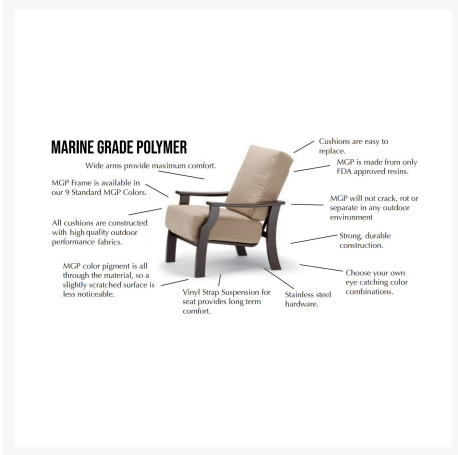

Product Images

Short Description

St. Catherine MGP Sling 4-Seat Round Dining Set by Telescope Casual

Description

Whether you're looking for a set for dining, relaxing, or lounging, the St. Catherine MGP Sling 4-Seat Round Dining Set (CATHERINE-SET2) by Telescope Casual has it all. The St. Catherine Sling collection is distinguished by its unexpected designs, which create a classy and comfortable seating experience. Its striking combination of curves, straight edges, and subtle angles give it a unique visual appeal, while sturdy, all-weather construction ensures lasting performance across the seasons. The durable marine grade polymer frame and strong, quick-drying sling fabric are made to endure in any outdoor setting, rain or shine. Note: Sling fabric and furniture frames only come in one color for the entire set. If you would like to add contrasting sling or frame colors, give our sales team a call at 1-888-947-4449 for more options.

Features

- Marine grade polymer frame (MGP) will not crack, rot, or separate
- MGP is impervious to moisture, so will not absorb fresh water or salt water
- Synthetic lumber is solid color all the way through
- Includes high quality stainless steel hardware
- Sling fabric is comfortable, quick-drying and low maintenance
- Dining table has an umbrella hole, which can accommodate standard patio umbrellas with a pole diameter up to 1.5"
- Dining table has MGP top and aluminum base for lasting durability
- Choose from 4 stackable dining chairs, 4 swivel dining chairs, or 2 of each style
- MGP is made with more than 30% recycled resin and can be recycled
- Made in the USA
- No Assembly Required