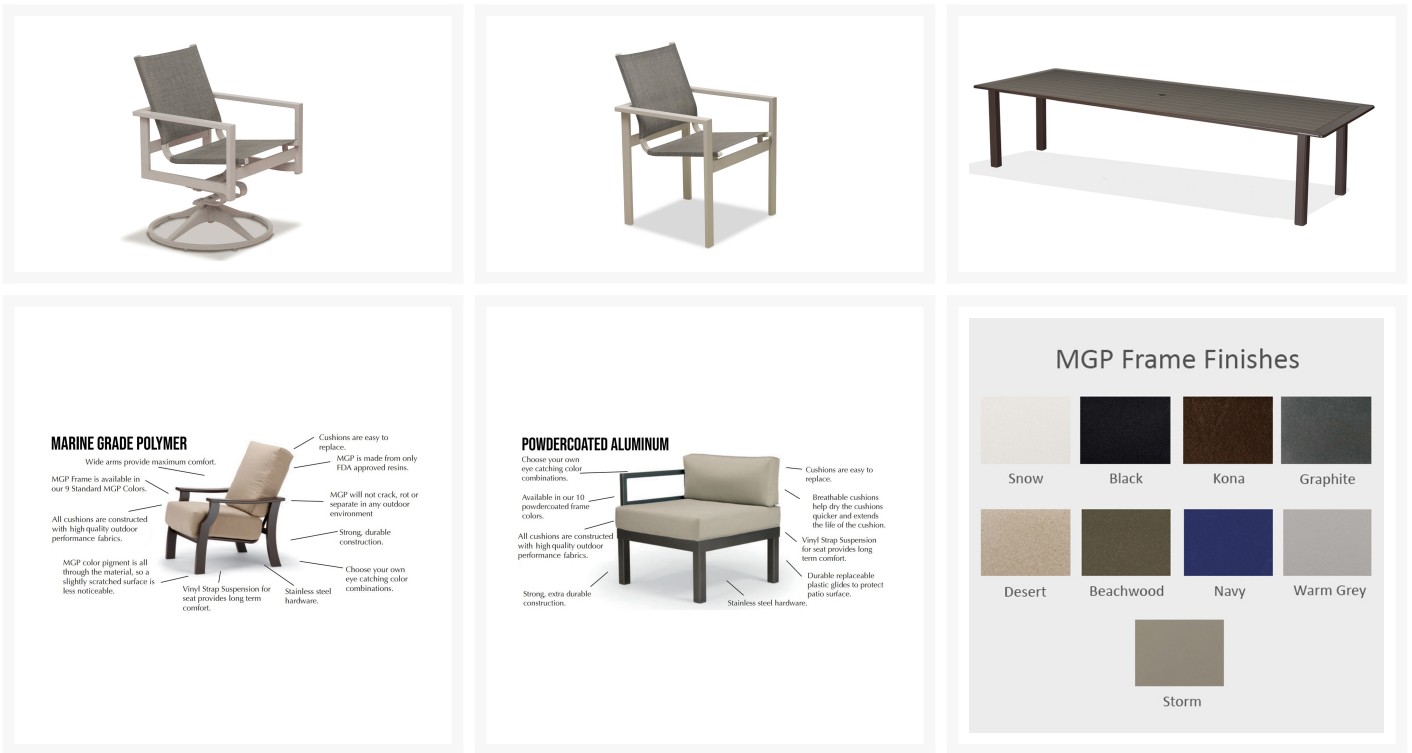

Product Images

Short Description

Tribeca Sling 10-Seat Dining Set by Telescope Casual

Description

Bring modern sensibility and style to your outdoor living space with the Tribeca Sling 10-Seat Dining Set (TRIBECA-SET3) by Telescope Casual. Each piece in this collection exudes a contemporary urban look and feel, giving you the outdoor living experience you want without sacrificing comfort or quality. Its timeless design and clean, airy framing give it a unique visual appeal, while sturdy, all-weather construction ensures lasting performance across the seasons. The durable powder-coated aluminum frame and strong, quick-drying sling fabric are made to endure in any outdoor setting, rain or shine. Note: Sling fabric and furniture frames only come in one color for the entire set. If you would like to add contrasting sling or frame colors, give our sales team a call at 1-888-947-4449 for more options.

Includes

- Eight (8) Tribeca Sling Stacking Cafe Chairs 1T70
- Two (2) Tribeca Sling Swivel Rocker Dining Chairs 1T60
- One (1) 42" D x 88" -120" W Extension MGP / Aluminum Dining Table 529

Dimensions

- Cafe Chair: 24" W x 24.5" D x 34" H (11 lbs.)
- Swivel Rocker: 24" W x 25" D x 34.75" H (18 lbs.)
- Extension Dining Table: 42" D x 88" - 120" W x 29.25" H (183 lbs.) with Umbrella Hole: 1.9" D

Features

- Powder-coated aluminum frame will not rust, peel, or crack
- Includes high quality stainless steel hardware
- Synthetic lumber is solid color all the way through
- Sling fabric is comfortable, quick-drying and low maintenance
- Extension table has two self storing leaves which lengthen the table from 88" to 120"
- Dining table has an umbrella hole, which can accommodate standard patio umbrellas with a pole diameter up to 1.5"
- Dining table has MGP top and aluminum base for lasting durability
- Stackable design makes storage and transportation easy
- Aluminum frame can be recycled
- Made in the USA
- No Assembly Required