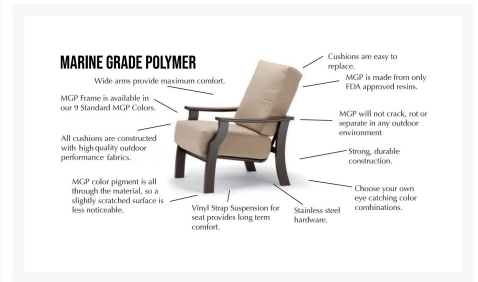

Product Images

Short Description

Kendall Sling 6-Seat Hexagonal Dining Set by Telescope Casual

Description

Add an upscale vibe to your outdoor dining, sitting, or lounging area with the Kendall Sling 6-Seat Hexagonal Dining Set (KENDALL-SET2) by Telescope Casual. Designed for entertaining, this collection is a perfect fit for restaurants and residences alike. Its chic style, slim frame design, and modern look give it a unique visual appeal, while sturdy, all-weather construction ensures lasting performance across the seasons. The durable powder-coated aluminum frame and strong, quick-drying sling fabric are made to endure in any outdoor setting, rain or shine. This restaurant-quality selection will bring a legitimate design, look, and feel to your outdoor bar/entertaining area. Note: Sling fabric and furniture frames only come in one color for the entire set. If you would like to add contrasting sling or frame colors, give our sales team a call at 1-888-947-4449 for more options.

Includes

- Six (6) Kendall Sling Stacking Cafe Chairs 9K10
- One (1) 62" D MGP / Aluminum Hexagonal Dining Table TM0-2M0

Dimensions

- Cafe Chair: 25.5" W x 25" D x 35.5" H (9 lbs.)
- Seat Height: 18"
- Arm Height: 23.75"
- Dining Table: 62" Hexagonal x 29" H (104 lbs.) with Umbrella Hole: 1.9" D

Features

- Powder-coated aluminum frame will not rust, peel, or crack
- Includes high quality stainless steel hardware
- Synthetic lumber is solid color all the way through
- Slings fabric is comfortable, quick-drying and low maintenance
- Dining table has an umbrella hole, which can accommodate standard patio umbrellas with a pole diameter up to 1.5"
- Dining table has MGP top and aluminum base for lasting durability
- Stackable design makes storage and transportation easy
- Aluminum frame can be recycled
- Made in the USA
- No Assembly Required