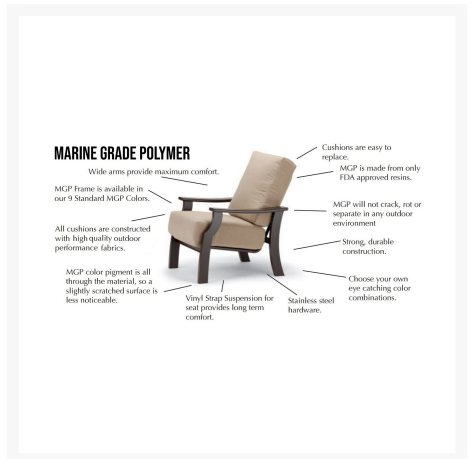

Patio Productions San Diego

2161 Hancock St

San Diego, CA 92110

Phone: 1-888-947-4449

Product Images

Short Description

Leeward MGP Sling 4-Seat Round Dining Set by Telescope Casual

Description

The Leeward MGP Sling 4-Seat Round Dining Set by Telescope Casual is unmatched in class and versatility. Its modern look, arched backs, and sloped seats give it a unique visual appeal, while sturdy, all-weather construction ensures lasting performance across the seasons. The durable marine grade polymer frame and strong, quick-drying sling fabric are made to endure in any outdoor setting, rain or shine. Built-in mobility ensures you'll never miss a conversation with family or guests.

Includes

- Four (4) Leeward MGP Sling Supreme High Back Dining Arm Chair 9530
- One (1) 54" Round MGP / Aluminum Dining Table T02-385

Dimensions

- Dining Chair: 29" W x 28.5" D x 44.25" H (26 lbs.)
- Dining Table: 54" D x 29" H (83 lbs.) with Umbrella Hole: 1.9" D

Features

- Marine grade polymer frame (MGP) will not crack, rot, or separate
- MGP is impervious to moisture, so will not absorb fresh water or salt water
- Synthetic lumber is solid color all the way through
- Includes high quality stainless steel hardware
- Sling fabric is comfortable, quick-drying and low maintenance
- Dining table has an umbrella hole, which can accommodate standard patio umbrellas with a pole diameter up to 1.5"
- Dining table has MGP top and aluminum base for lasting durability
- MGP is made with more than 30% recycled resin and can be recycled
- Made in the USA
- No Assembly Required