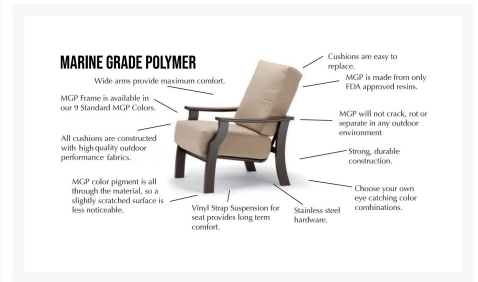

Patio Productions San Diego

2161 Hancock St

San Diego, CA 92110

Phone: 1-888-947-4449

Product Images

Short Description

Leeward MGP Sling 10-Seat Extension Dining Set by Telescope Casual

Description

The Leeward MGP Sling 10-Seat Extension Dining Set by Telescope Casual is unmatched in class and versatility. Its modern look, arched backs, and sloped seats give it a unique visual appeal, while sturdy, all-weather construction ensures lasting performance across the seasons. The durable marine grade polymer frame and strong, quick-drying sling fabric are made to endure in any outdoor setting, rain or shine. Built-in mobility ensures you'll never miss a conversation with family or guests.

Includes

- Ten (10) Leeward MGP Sling Stacking Dining Side Chairs 9L10
- One (1) Extension MGP/Aluminum Dining Table 5290

Dimensions

- Dining Chair: 21.5" W x 23.5" D x 33.75" H (16 lbs.)
- Extension Dining Table: 42" D x 88" - 120" W x 29.25" H (183 lbs.) with Umbrella Hole: 1.9" D
- Width Between Table Legs: 80" When Closed, 96" w/ One Leaf, 112" w/ Two Leaves
- Depth Between Table Legs: 30"

Features

- Marine grade polymer (MGP) frames and table top will not crack, rot, or separate
- MGP is impervious to moisture, so will not absorb fresh water or salt water

- Synthetic lumber is solid color all the way through
- Includes high quality stainless steel hardware
- Sling fabric is comfortable, quick-drying and low maintenance
- Extension table has two self storing leaves which lengthen the table from 88" to 120"
- Dining table has an umbrella hole, which can accommodate standard patio umbrellas with a pole diameter up to 1.5"
- Dining table has MGP top and aluminum base for lasting durability
- MGP is made with more than 30% recycled resin and can be recycled
- Made in the USA
- No Assembly Required