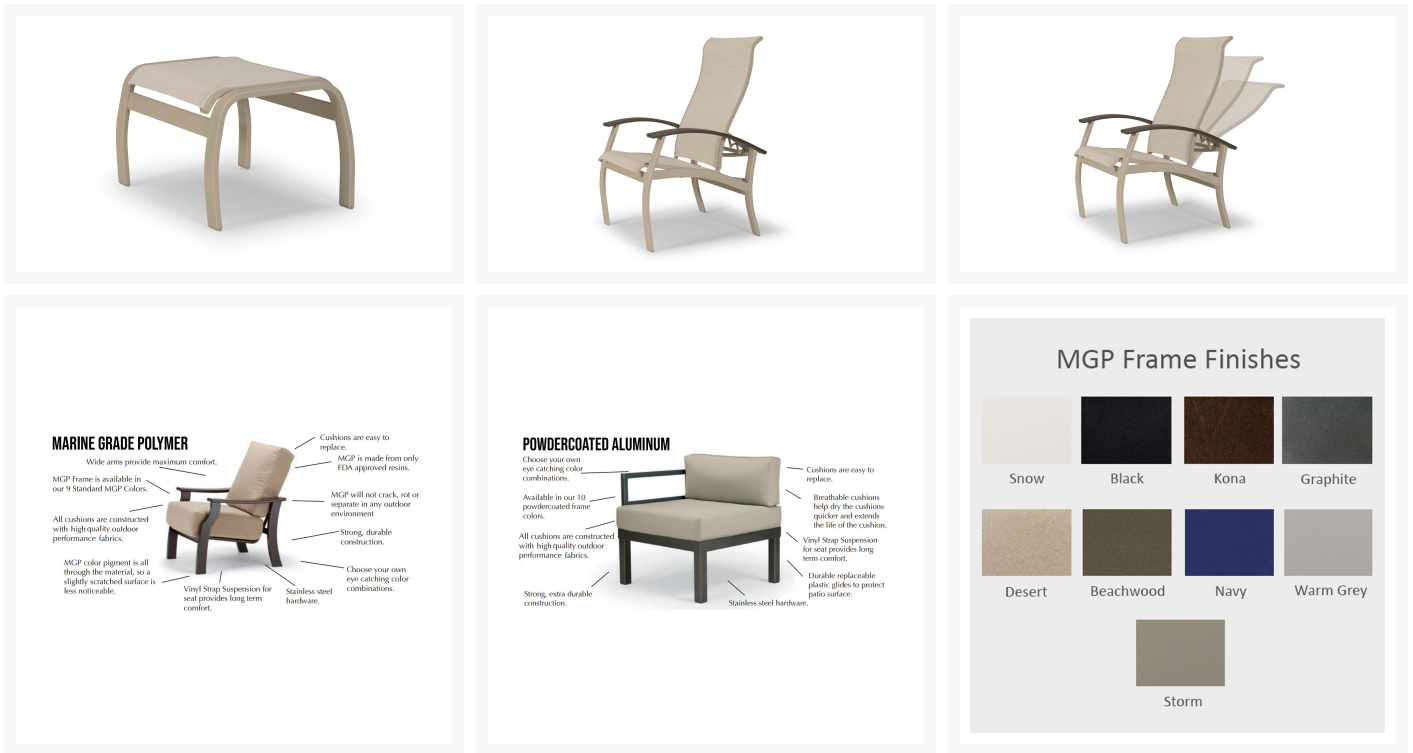

Product Images

Short Description

Belle Isle MGP/Aluminum Sling Chat Set with Ottomans by Telescope Casual

Description

The Belle Isle MGP/Aluminum Sling Chat Set with Ottomans by Telescope Casual You and your guests will be enchanted by this collection's sleek angles and arcs. Its stylish curves, high backs, and minimalist design give it a unique visual appeal, while sturdy, all-weather construction ensures lasting performance across the seasons. The durable powder-coated aluminum frame, marine grade polymer accents, and strong, quick-drying sling fabric are made to endure in any outdoor setting, rain or shine. Each piece is designed with the experience in mind. Whether you're relaxing with a book or gathering with friends over a drink or meal, you can sit back and relax knowing that this selection is right for the occasion. Note: This piece is only sold in pairs.

Includes

- Two (2) Belle Isle MGP/Aluminum Sling Dining Arm Chairs w/ Adjustable Backs L040
- Two (2) Belle Isle MGP/Aluminum Sling Ottomans L000

Dimensions

- Dining Chair: 28.5" W x 30" D x 39" H (17 lbs.)
- Ottoman: 26" W x 19" D x 16" H (6 lbs.)

Features

- Powder-coated aluminum frame will not rust, peel, or crack

- Includes high quality stainless steel hardware
- Sling fabric is comfortable, quick-drying and low maintenance
- Stackable design makes storage and transportation easy
- Aluminum frame can be recycled
- Made in the USA
- No Assembly Required