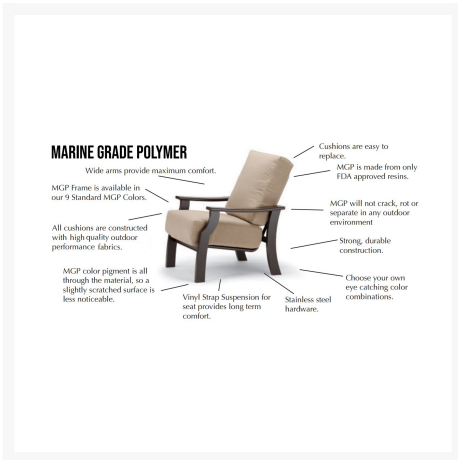

Product Images

Short Description

Adirondack MGP Sling 2-Seat Chat Set by Telescope Casual

Description

The Adirondack MGP Sling 2-Seat Chat Set (MGPAD-SET1) by Telescope Casual

Includes

- Two (2) Adirondack MGP Sling Chat Arm Chairs 9A70
- Two (2) Adirondack MGP Sling Ottomans 9A00

Dimensions

- Adirondack: 30.75" W x 29.5" D x 38.5" H (24 lbs.)
- Seat Height: 16"
- Ottoman: 23" W x 18" D x 14" H (9 lbs.)

Features

- Marine grade polymer frame (MGP) will not crack, rot, or separate
- MGP is impervious to moisture, so will not absorb fresh water or salt water
- Synthetic lumber is solid color all the way through
- Includes high quality stainless steel hardware
- Sling fabric is comfortable, quick-drying and low maintenance
- MGP is made with more than 30% recycled resin and can be recycled
- Made in the USA
- No Assembly Required