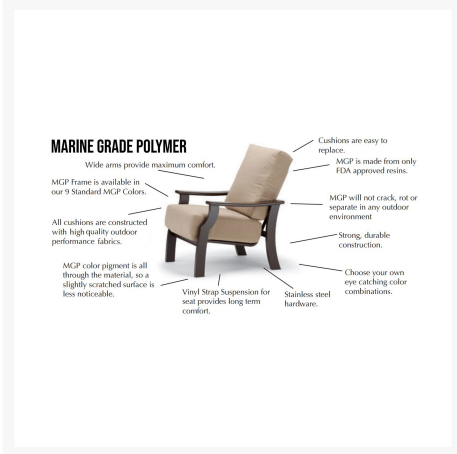

Product Images

Short Description

Bazza MGP/Aluminum 2-Seat Square Bistro Set by Telescope Casual

Description

Create a cafe atmosphere in your own backyard with the Bazza MGP/Aluminum 2-Seat Square Bistro Set (BAZZA-SET2) by Telescope Casual . Pieces in the Bazza Collection are perfect for sitting back and sipping your morning coffee, or an evening glass of wine. This collection's rustic style and slatted frame design give it a unique visual appeal, while sturdy, all-weather construction ensures lasting performance across the seasons. The durable powder-coated aluminum frame and marine grade polymer seat are made to endure in any outdoor setting, rain or shine. Note: Furniture seats and frames only come in one color for the entire set. If you would like to add contrasting seat or frame colors, give our sales team a call at 1-888-947-4449 for more options.

Includes

- Two (2) Bazza MGP/Aluminum Stacking Bistro Chairs 8Z60
- One (1) Square MGP/Aluminum Slat Top Bistro Table T11-2X2

Dimensions

- Bistro Chair: 21" W x 26" D x 34" H (9 lbs.)
- Seat Height: 18"
- Bistro Table: 36" W x 36" D x 28.5" H (86 lbs.)

Features

- Powder-coated aluminum frames and table legs will not rust, peel, or crack
- Marine grade polymer (MGP) accents will not crack, rot, or separate; poly lumber is also impervious to water
- Synthetic lumber is solid color all the way through
- Includes high quality stainless steel hardware
- Stackable chair design makes storage and transportation easy
- Weighted aluminum pedestal bistro table base is designed for commercial use, and great for busy backyards
- Aluminum frame can be recycled
- MGP is made with more than 30% recycled resin and can be recycled
- Made in the USA
- No Assembly Required