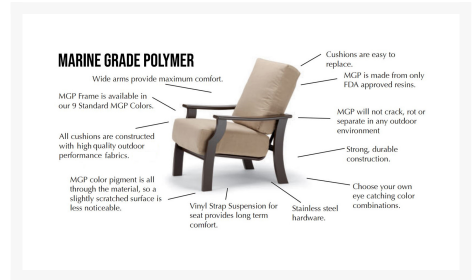

Product Images

Short Description

Bazza MGP/Aluminum 2-Seat Bar Set by Telescope Casual

Description

Create a cafe atmosphere in your own backyard with the Bazza MGP/Aluminum 2-Seat Bar Set (BAZZA-SET1) by Telescope Casual . Pieces in the Bazza Collection are perfect for sitting back and sipping your morning coffee, or an evening glass of wine. This collection's rustic style and slatted frame design give it a unique visual appeal, while sturdy, all-weather construction ensures lasting performance across the seasons. The durable powder-coated aluminum frame and marine grade polymer seat are made to endure in any outdoor setting, rain or shine. Note: Furniture seats and frames only come in one color for the entire set. If you would like to add contrasting seat or frame colors, give our sales team a call at 1-888-947-4449 for more options.

Includes

- Two (2) Bazza MGP/Aluminum Bar Height Stools 8ZB0
- One (1) Rectangular MGP/Aluminum Bar Table T30-7M0

Dimensions

- Bar Stool: 17.5" W x 17" D x 35" H (14 lbs.)
- Seat Height: 30.25"
- Bar Table: 18" D x 54" W x 41" H (50 lbs.)

Features

- Powder-coated aluminum frames and table legs will not rust, peel, or crack
- Marine grade polymer (MGP) accents will not crack, rot, or separate; poly lumber is also impervious to water
- Synthetic lumber is solid color all the way through
- Includes high quality stainless steel hardware
- Bar table has MGP top and aluminum base for lasting durability
- Aluminum frame can be recycled
- MGP is made with more than 30% recycled resin and can be recycled
- Made in the USA
- No Assembly Required