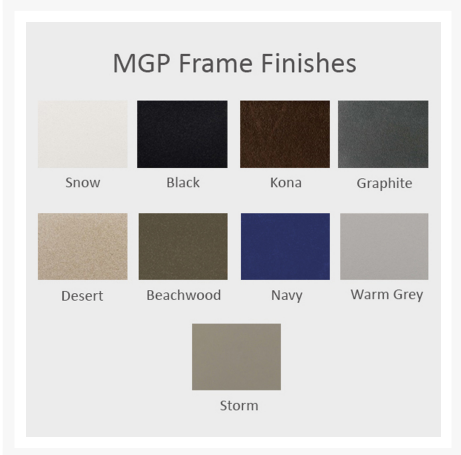

Product Images

Short Description

Bazza MGP/Aluminum 8-Seat Dining Bench Set by Telescope Casual

Description

Create a cafe atmosphere in your own backyard with the Bazza MGP/Aluminum 8-Seat Dining Bench Set (BAZZA-SET3) by Telescope Casual . Pieces in the Bazza Collection are perfect for sitting back and sipping your morning coffee, or an evening glass of wine. This collection's rustic style and slatted frame design give it a unique visual appeal, while sturdy, all-weather construction ensures lasting performance across the seasons. The durable powder-coated aluminum frame and marine grade polymer seat are made to endure in any outdoor setting, rain or shine. Note: Furniture seats and frames only come in one color for the entire set. If you would like to add contrasting seat or frame colors, give our sales team a call at 1-888-947-4449 for more options.

Features

- Powder-coated aluminum frames and table legs will not rust, peel, or crack
- Marine grade polymer (MGP) accents will not crack, rot, or separate; poly lumber is also impervious to water
- Synthetic lumber is solid color all the way through
- Includes high quality stainless steel hardware
- Dining table has an umbrella hole, which can accommodate standard patio umbrellas with a pole diameter up to 1.5"
- Dining table has MGP top and aluminum base for lasting durability
- Aluminum frame can be recycled
- MGP is made with more than 30% recycled resin and can be recycled
- Made in the USA
- No Assembly Required