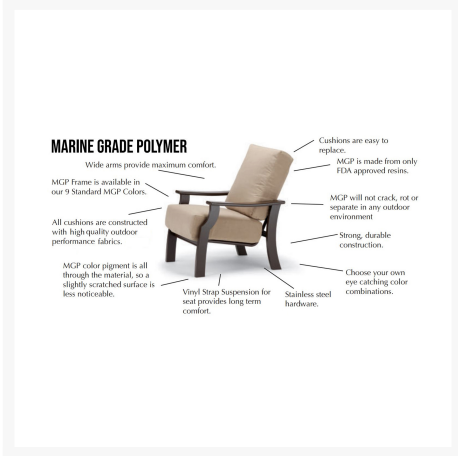

Product Images

Short Description

Belle Isle MGP/Aluminum Cushion 5-Seat Sofa Set with Optional Fire Table by Telescope Casual

Description

The Belle Isle MGP/Aluminum Cushion 5-Seat Sofa Set with Optional Fire Table by Telescope Casual You and your guests will be enchanted by this collection's sleek angles and arcs. Its stylish curves, high backs, and minimalist design give it a unique visual appeal, while sturdy, all-weather construction ensures lasting performance across the seasons. The durable powder-coated aluminum frame, marine grade polymer accents, and strong, quick-drying sling fabric are made to endure in any outdoor setting, rain or shine. Each piece is designed with the experience in mind. Whether you're relaxing with a book or gathering with friends over a drink or meal, you can sit back and relax knowing that this selection is right for the occasion. Note: This piece is only sold in pairs.

Includes

- One (1) Belle Isle MGP/Aluminum Cushion Sofa B090
- Two (2) Belle Isle MGP/Aluminum Cushion Adjustable High Back Chairs B020
- Two (2) 21" Square Slat Top Side Tables 500
- One (1) Optional MGP/Aluminum Top 36" x 54" Rectangular Fire Table with Electronic Ignition
- Clear Crystal Fire Gems and Center Cover 2F10
- One (1) Optional 16" D x 29" W Glass Wind Guard 4F10-GLS
- Fuel tanks sold separately

Dimensions

- Sofa: 71.5" W x 33" D x 38" H (48 lbs.)
- Club Chair: 27.5" W x 33" D x 38" H (20 lbs.)
- Optional Fire Table: 36" W x 54" D x 23" H (134 lbs)
- Optional Wind Guard: 16" x 28" (8 lbs)
- Side Table: 21" W x 21" D x 19.5" H (18 lbs.)